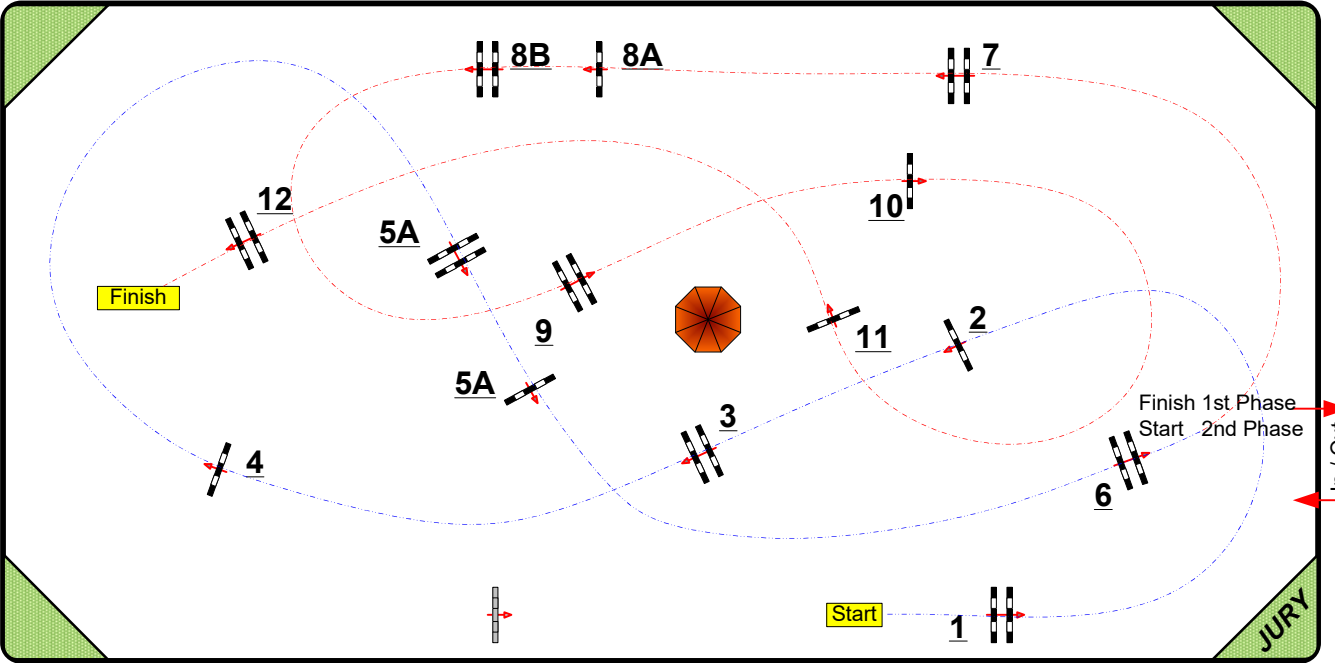

30
CSI YH

CSI SENTOWER PARK

Stephex Arena

Class No.: 30

CSI YH - 6 YO

Competition in two Phases - special

Table: A
National RG:
FEI RG / Art. 222.2.3
Height: 1,25 m

Speed: 350 m/min
Length: 290 m
Time allowed: 50 sec
Time limit: 100 sec

Obstacles: 1 TO 6

1st Jump-off:
7 TO 12
Length: 280 m
Time allowed: 48 sec
Time limit: 96 sec

100 * 50

Course Designer :
Quentin PERNEY
(FRA)