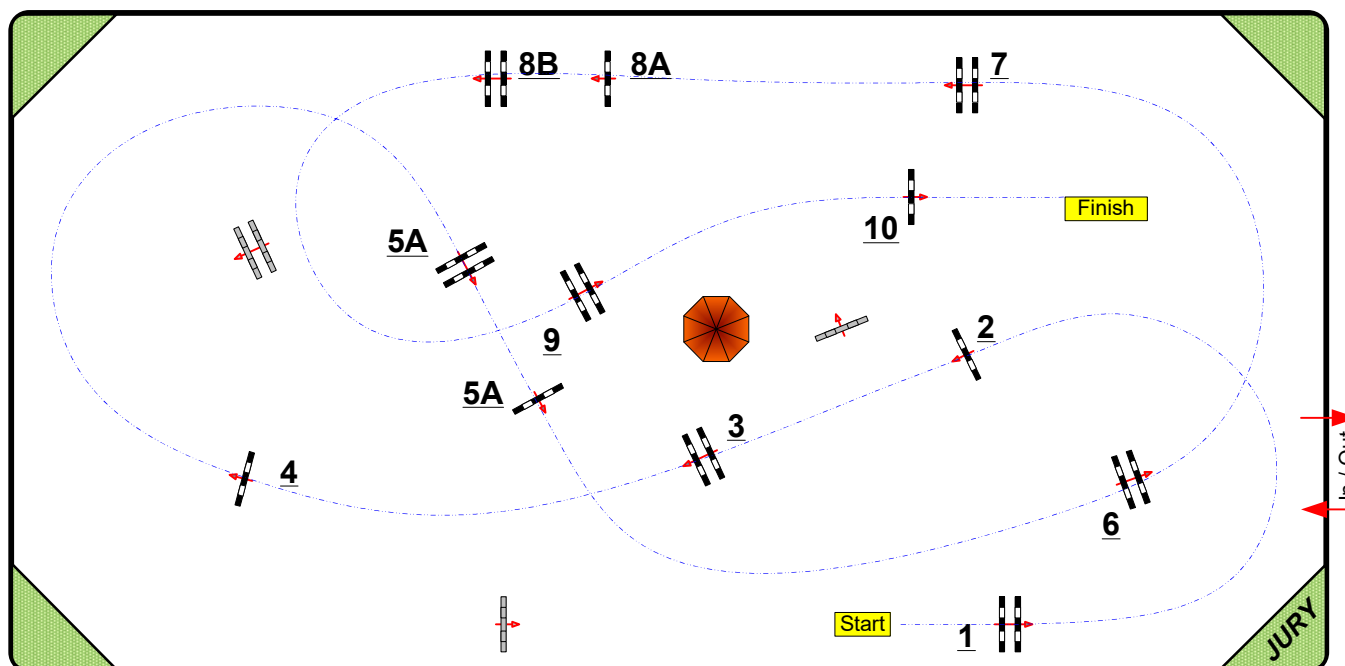

29
CSI YH

CSI SENTOWER PARK

Stephex Arena

Class No.: 29

CSI YH - 5 YO

Competition not against the clock

Table: A
National RG:
FEI RG / Art. 220.1.1.1
Height: 1,15 m

Speed: 350 m/min

Length: 500 m

Time allowed: 86 sec

Time limit: 172 sec

Obstacles: 1 TO 10

1st Jump-off:

Length: 0 m

Time allowed: 0 sec

Time limit: 0 sec

100 * 50

Course Designer :
Quentin PERNEY
(FRA)