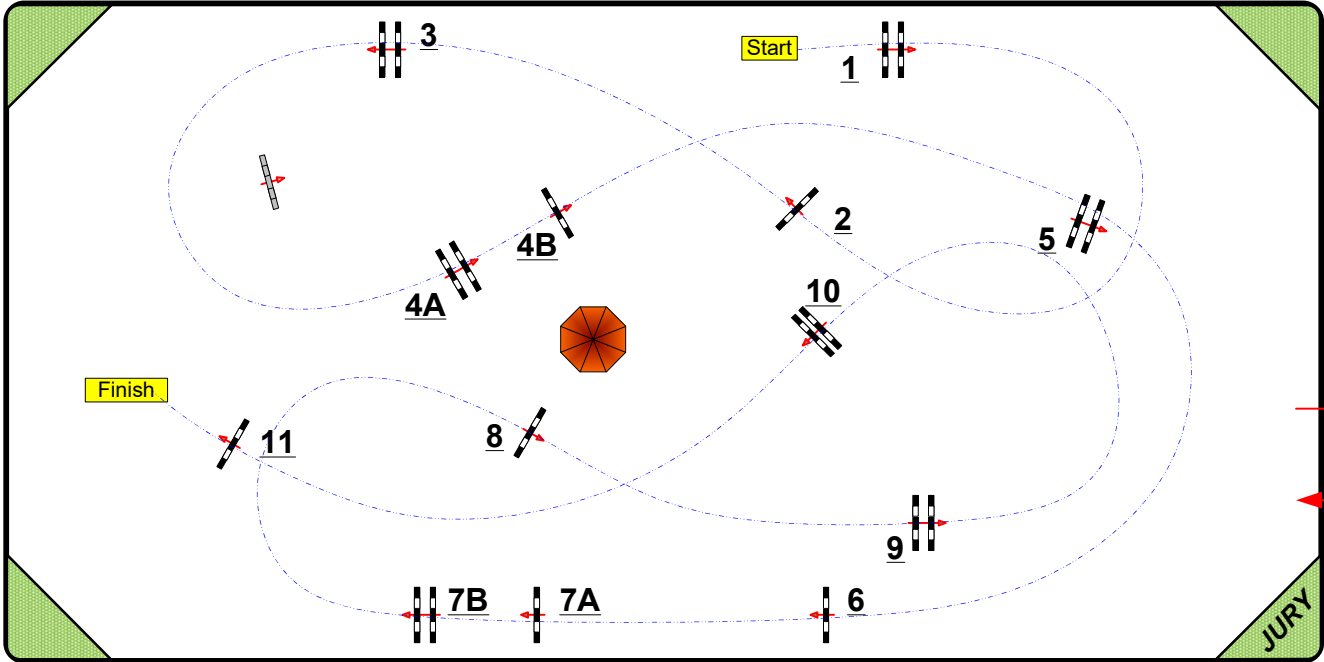

24
CSI*

CSI SENTOWER PARK

Stephex Arena

Class No.: 24

CSI*

Competition against the clock

Table: A
National RG:
FEI RG / Art. 220.2.1.1
Height: 1,15 m

Speed: 350 m/min
Length: 460 m
Time allowed: 79 sec
Time limit: 158 sec

Obstacles: 1 TO 11

1st Jump-off:
Length: 0 m
Time allowed: 0 sec
Time limit: 0 sec

100 * 50

Course Designer :
Quentin PERNEY
(FRA)