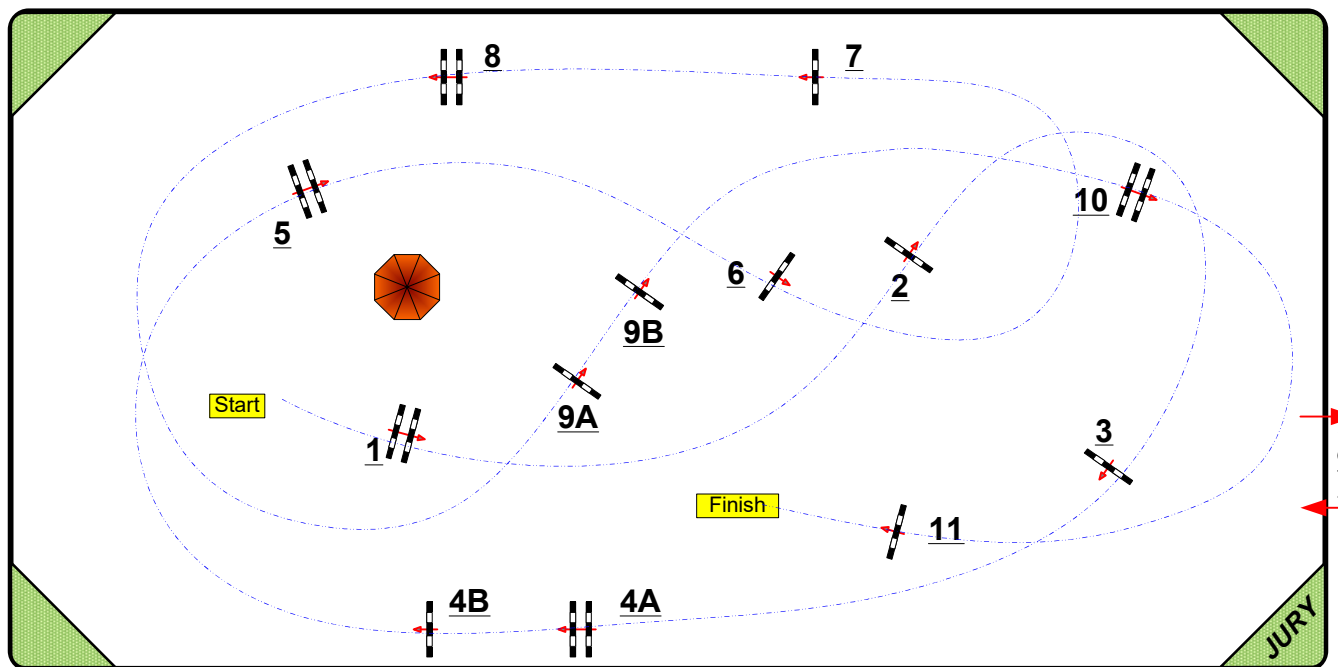

9
CSI YH

CSI SENTOWER PARK

Stephex Arena

Class No.: 9

CSI YH - 6 YO

Competition against the clock

Table: A
National RG:
FEI RG / Art. 220.2.1.1
Height: 1,20 m

Speed: 350 m/min

Length: 570 m

Time allowed: 98 sec

Time limit: 196 sec

Obstacles: 1 TO 11

1st Jump-off:

Length: 0 m

Time allowed: 0 sec

Time limit: 0 sec

100 * 50

Course Designer :
Quentin PERNEY
(FRA)