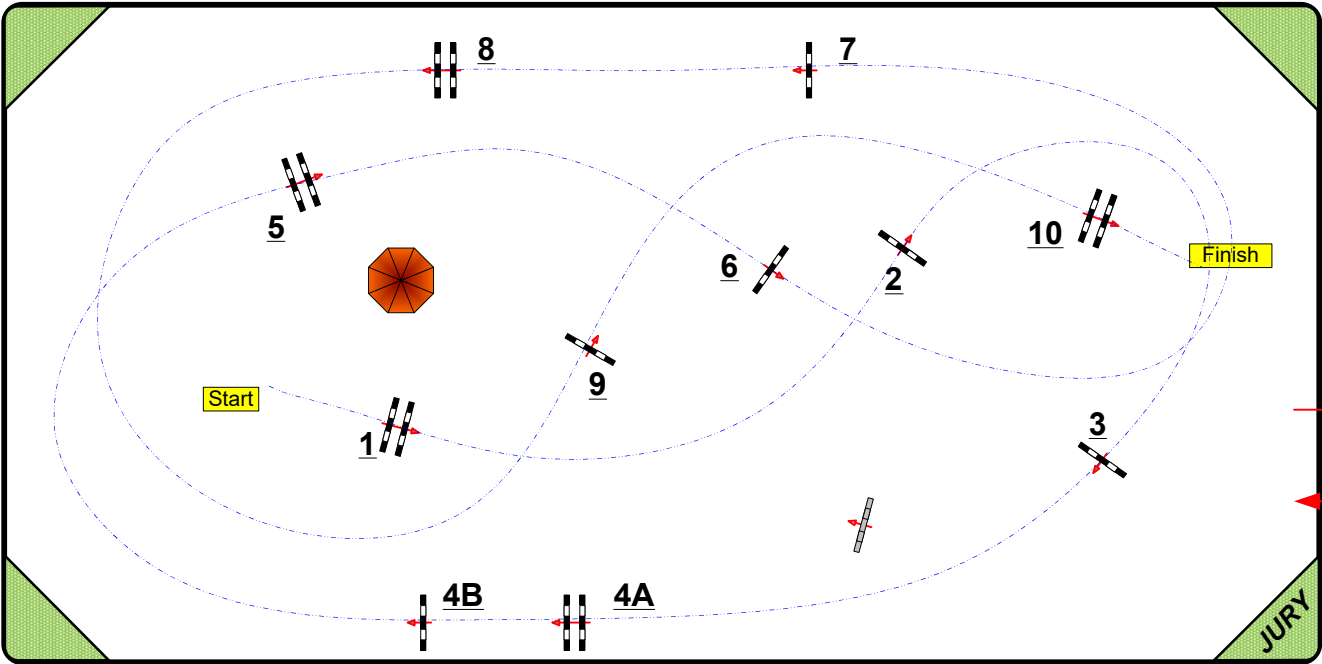

8
CSI YH

CSI SENTOWER PARK

Stephex Arena

Class No.: 8

CSI YH - 5 YO

Competition not against the clock

Table: A
National RG:
FEI RG / Art. 220.1.1.1
Height: 1,10 m

Speed: 350 m/min
Length: 550 m
Time allowed: 95 sec
Time limit: 190 sec

Obstacles: 1 TO 10

1st Jump-off:
Length: 0 m
Time allowed: 0 sec
Time limit: 0 sec

100 * 50

Course Designer :
Quentin PERNEY
(FRA)