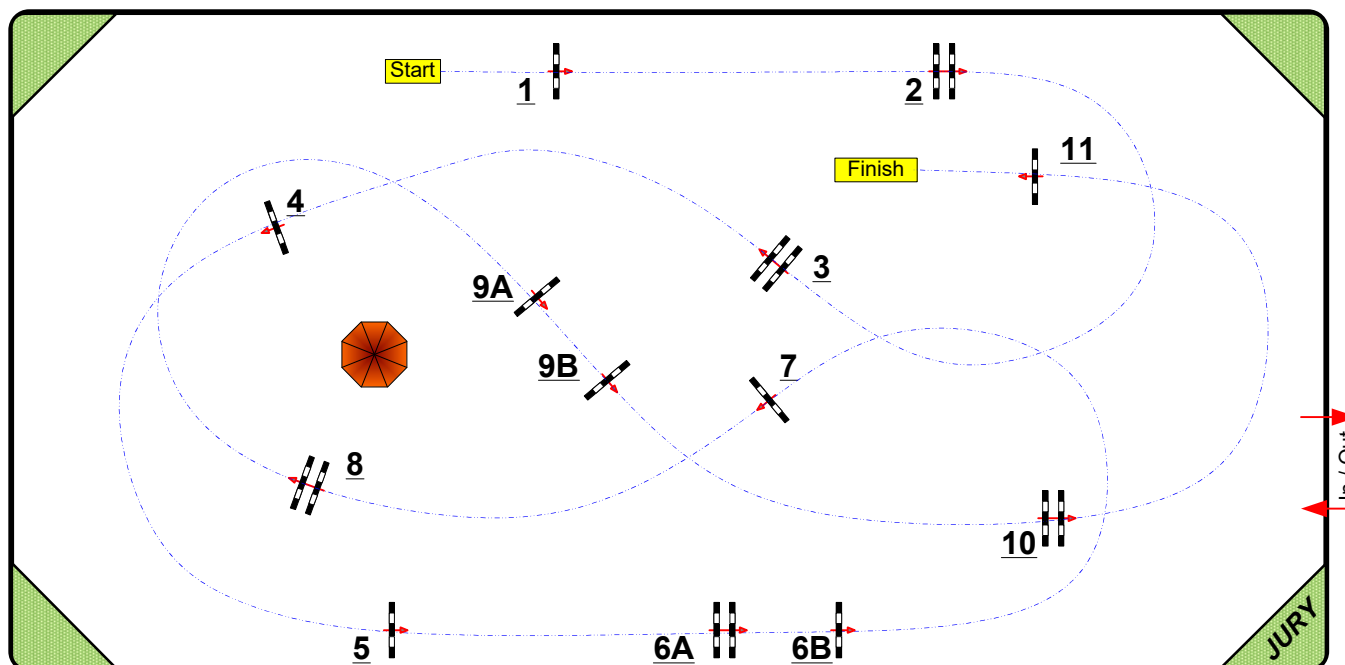

15
CSI YH

CSI SENTOWER PARK

Stephex Arena

Class No.: 15

CSI YH

Competition against the clock

Table: A
National RG:
FEI RG / Art. 220.2.1.1
Height: 1,30 / 1,35 m

Speed: 350 m/min

Length: 460 m
Time allowed: 79 sec
Time limit: 158 sec

Obstacles: 1 TO 11

2nd Phase:

Length: 0 m
Time allowed: 0 sec
Time limit: 0 sec

100 * 50

Course Designer :
Quentin PERNEY
(FR)