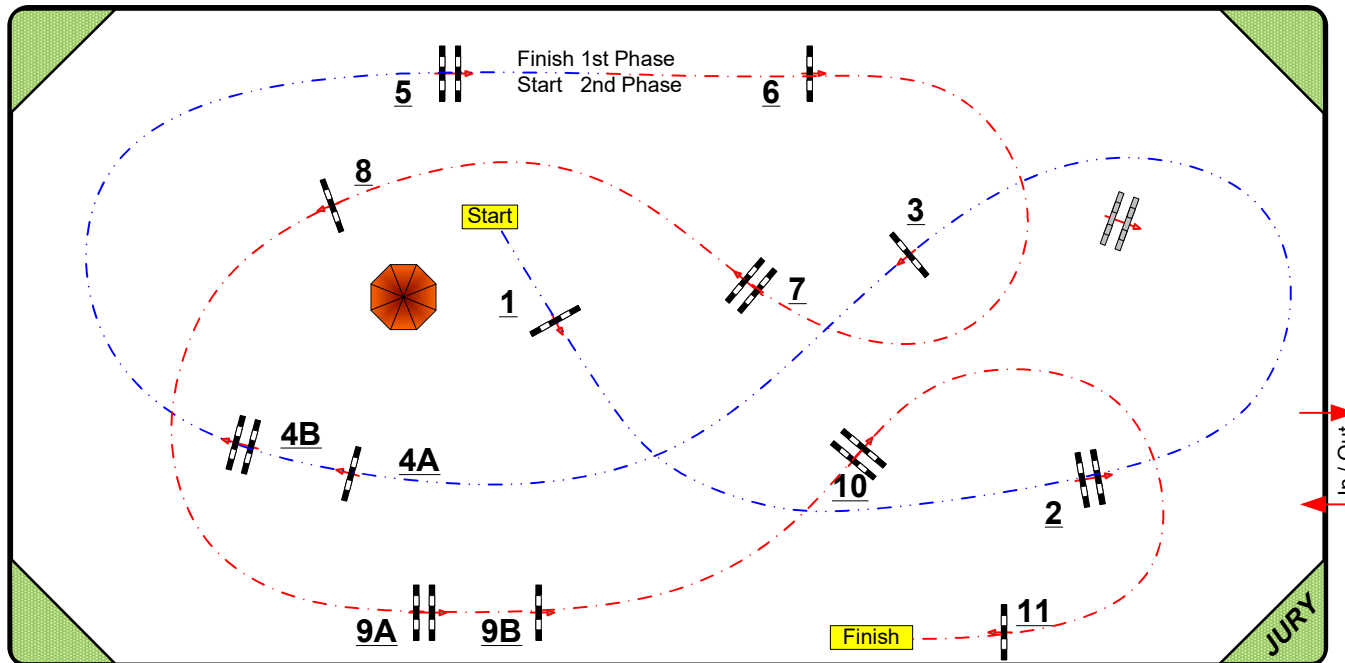

6
CSI***

CSI SENTOWER PARK

Stephex Arena

Class No.: 6

CSI***

Competition in two Phases - special

Table: A
National RG:
FEI RG / Art. 222.2.3
Height: 1,35 m

Speed: 350 m/min
Length: 250 m
Time allowed: 43 sec
Time limit: 86 sec

Obstacles: 1 TO 6

2nd Phase:
7 TO 11
Length: 250 m
Time allowed: 43 sec
Time limit: 86 sec

100 * 50

Course Designer :
Quentin PERNEY
(FRA)