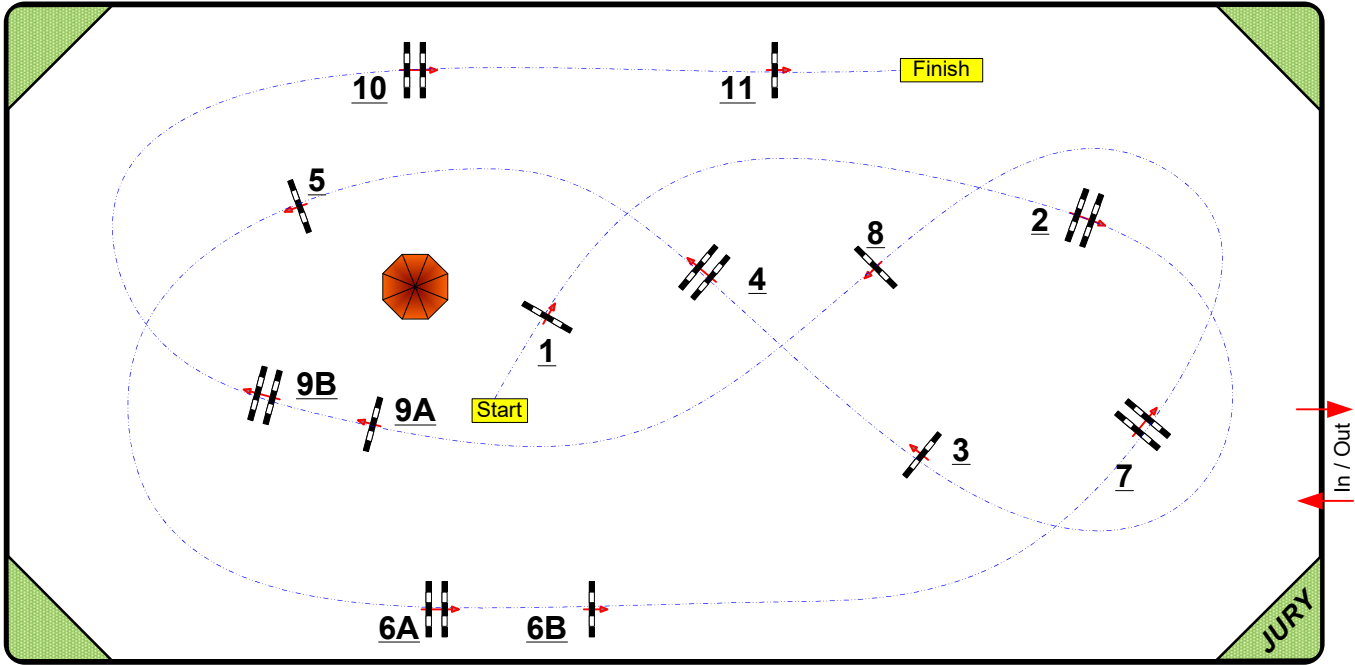

## Stephex Arena

Class No.: 5

CSI\*

Competition against the clock

Table: A  
National RG:  
FEI RG / Art. 220.2.1.1  
Height: 1,30 m

Speed: 350 m/min

Length: 480 m  
Time allowed: 83 sec  
Time limit: 166 sec