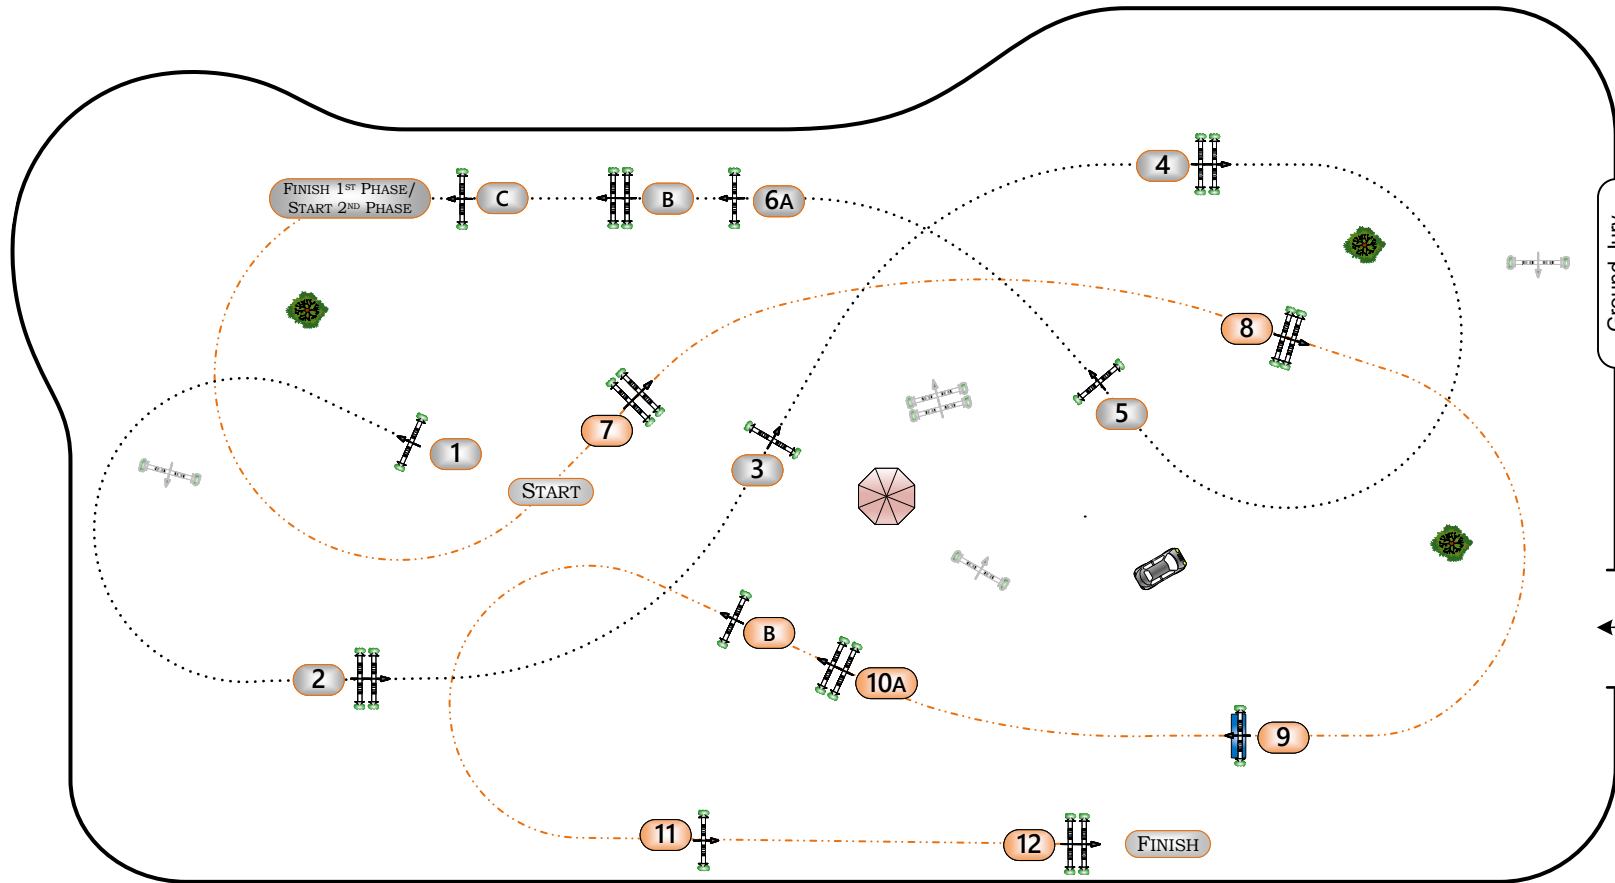

COMPETITION No.: 7
CSI 2* SMALL TOUR 1,40M
COMPETITION IN TWO PHASES SPECIAL

Table: A
FEI RG / Art. 222.2.3
Height: 1,40 m

Speed: 350 m/min

First Phase:

Fences: 1 - 6

Length: 0 m
Time allowed: 0 sec
Time limit: 0 sec

Second Phase:

Fences: 7-12

Length: 0 m
Time allowed: 0 sec
Time limit: 0 sec