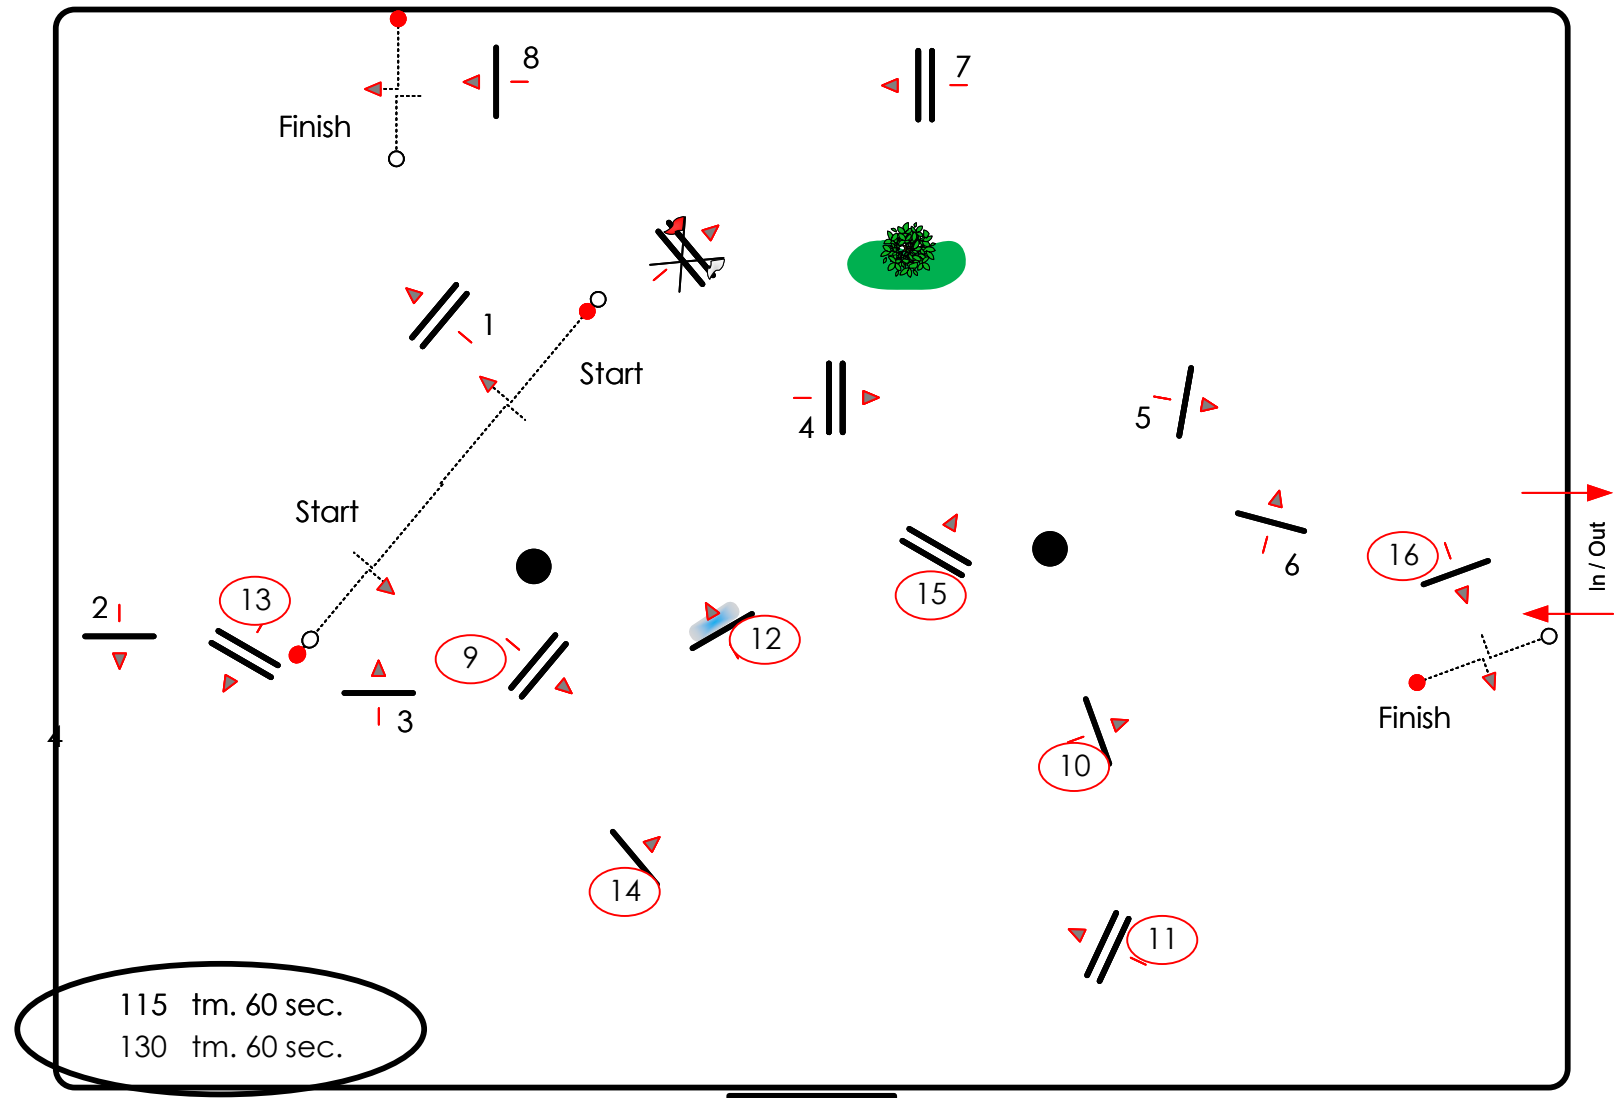

Speed: 350 m/min

Length: 350 m

Time allowed: 60 sec

Time limit: 120 sec

Obstacles: 8-8
Efforts: 8-8
Penalty sec
Closed combination:

:
Length: 0 m
Time allowed: 0 sec
Time limit: 0 sec

2nd Jump-off:

Length: m
Time allowed: 0 sec
Time limit: 0 sec