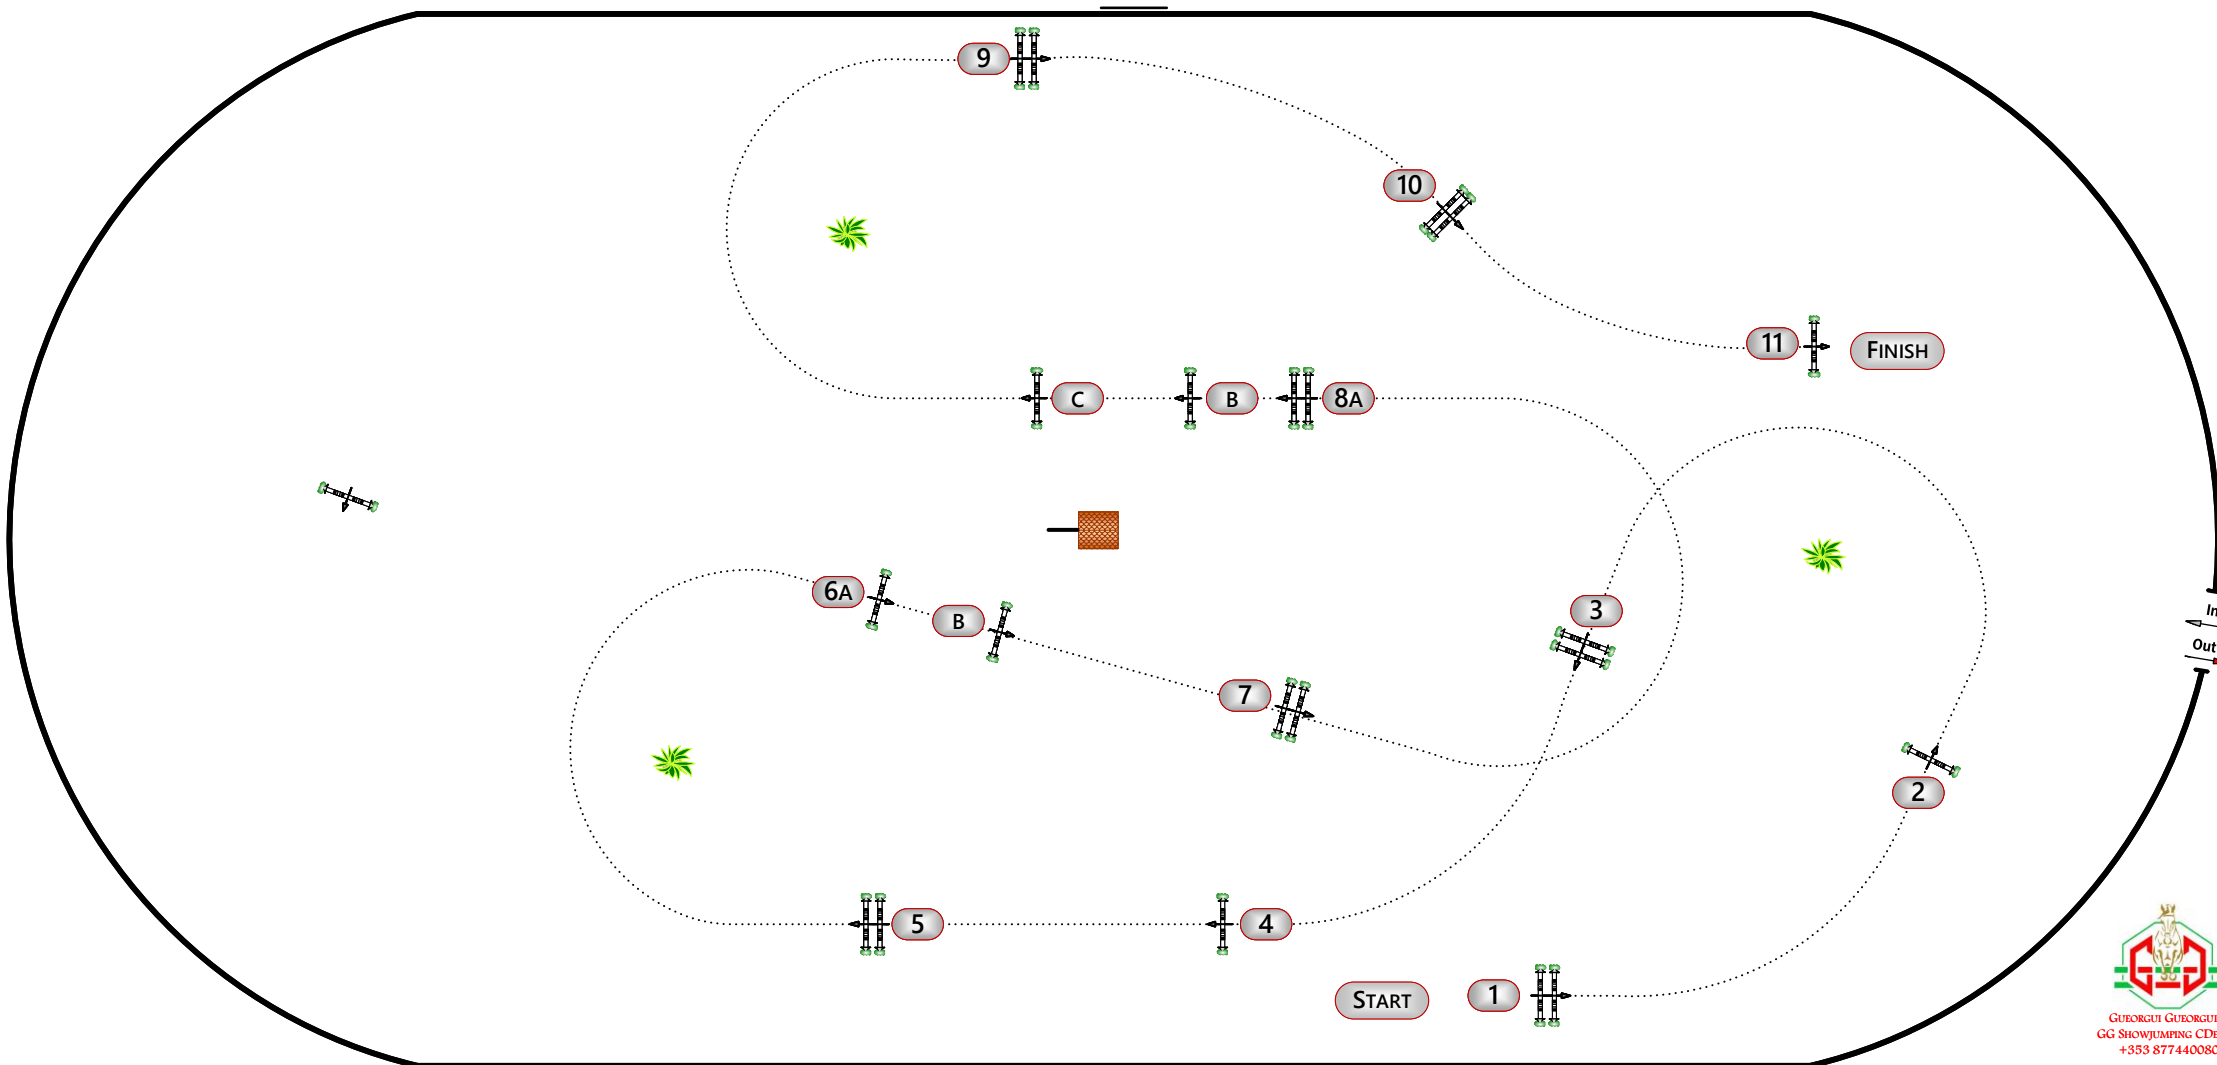

RUAS BALMORAL SHOW 2026

CLASS No.: SJ12 THE KARLSWOOD 128-85CM UNDER 10' CHAMPIOSHIP COMPETITION WITH ONE JUMP-OFF SATURDAY 16TH MAY 2026

Table: A
National RG: 238.2.2
FEI RG / Art.
Height: 0,85 m

Speed: 325 m/min
Length: 430 m
Time allowed: 80 sec
Time limit: 160 sec

Obstacles: 1 to 11
Efforts: 14

Jump-off: 2-3-4-7-8A-8B-10-11
Length: 320 m
Time allowed: 60 sec
Time limit: 120 sec

GROUND JURY

COURSE DESIGN TEAM:

GUEORGUI GUEORGUIEV (BUL), COLM QUINN (IRL), AARON MCCUSKER (IRL), DERRICK GILLEN (IRL), NATHAN FARRELL (GBR), DECLAN PERRY (GBR)