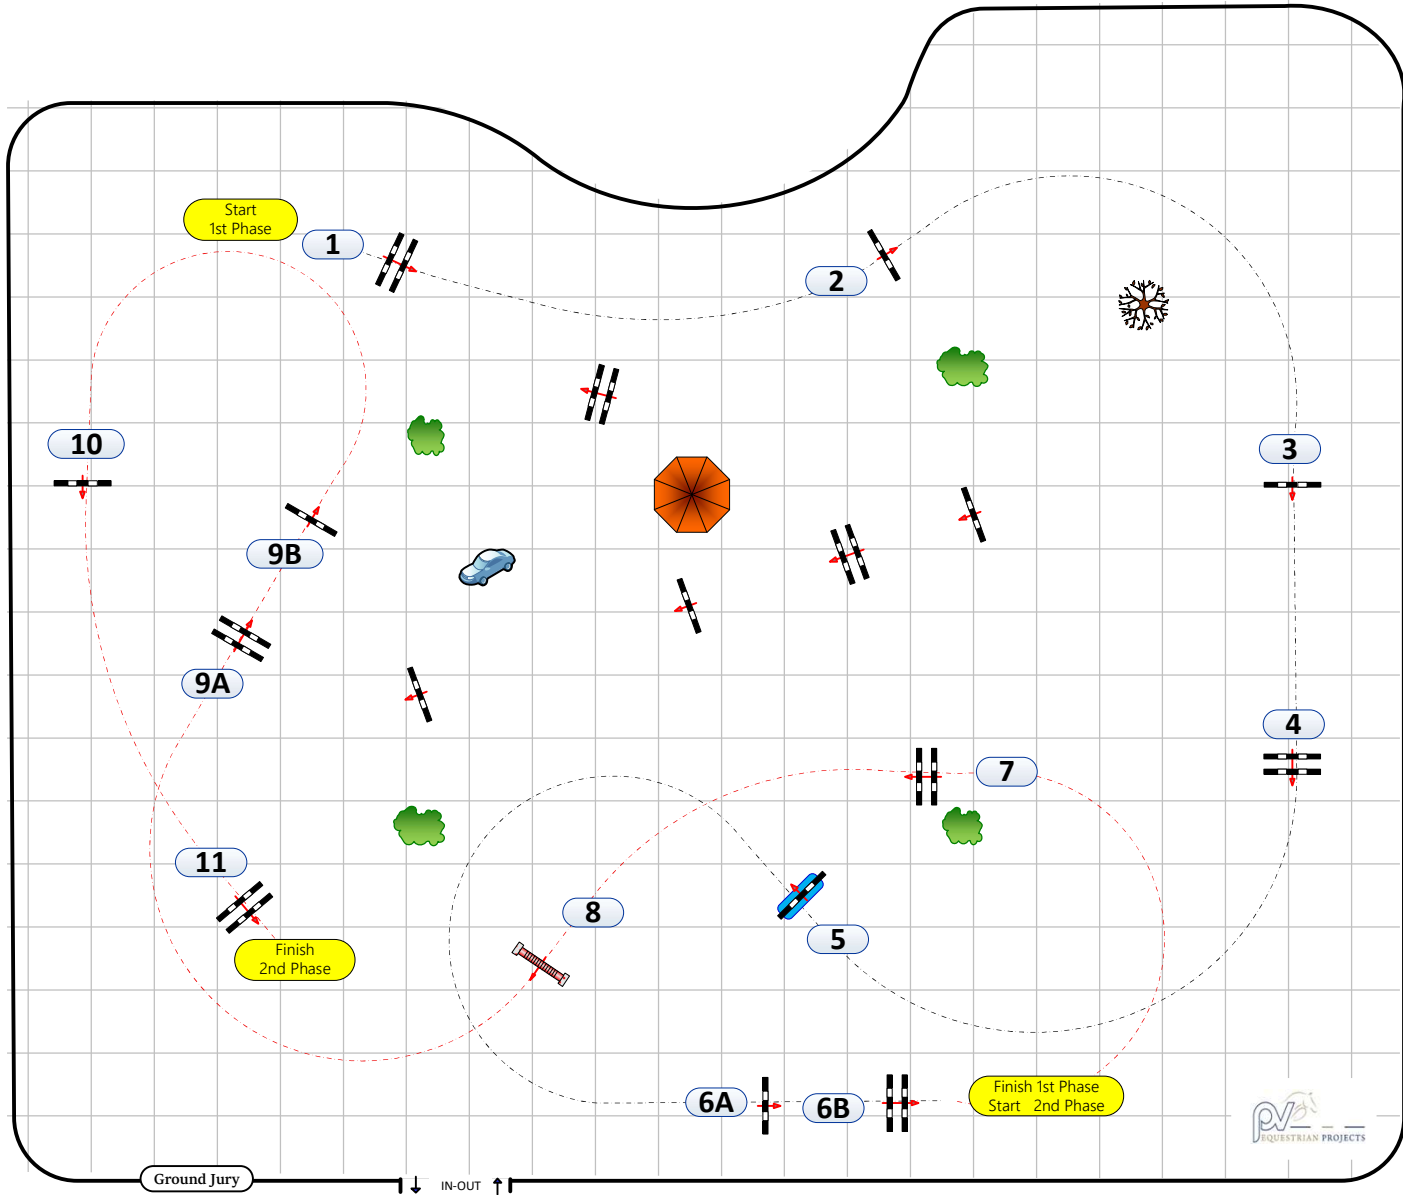

Competition No.: 7
CSI 2* Small Tour
Competition in two Phases Special

Table: A
 FEI RG / Art. 222.2.3
 Height: 1,40 m

Speed: 350 m/min

Length: 255 m
 Time allowed: 44 sec
 Time limit: 88 sec

Obstacles: 1 To 7
 Efforts: 8

Jump-off:
8-9-10A+10B-11-12
 Length: 255 m
 Time allowed: 44 sec
 Time limit: 88 sec