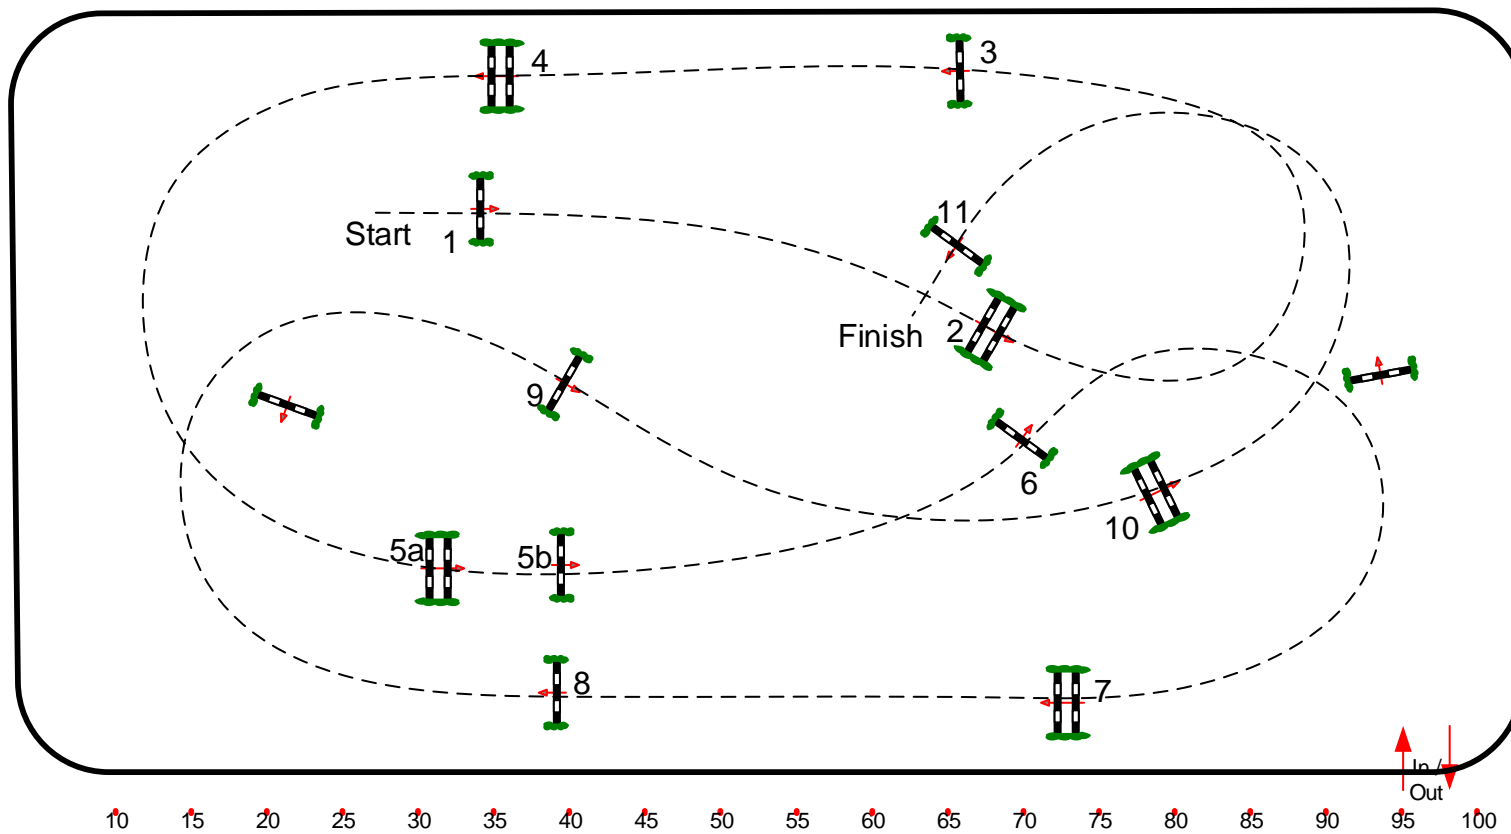

CSIYH1*

CSI 2* Pärnu 2026

7

Table: A
National RG:
FEI RG / Art. 220.2.1.1
Height: 1.20/1.25 m

Speed: 375 m/min
Length: 460 m
Time allowed: 79 sec
Time limit: 158 sec

Obstacles: 11
Efforts: 12
Penalty sec:
Closed combination:

1st Jump-off:
Length: m
Time allowed: sec
Time limit: sec

2nd Jump-off:
Length: 0 m
Time allowed: 0 sec
Time limit: 0 sec

Class no 7

6 y/o horses: 120 cm, 7 y/o horses: 125 cm

Saturday 22 may 2026

Course Designers:
Renee Nüüd(EST)
Karl Robert Valk(EST)
Andres Udeküll(EST)
Teet Juul(EST)
& TEAM