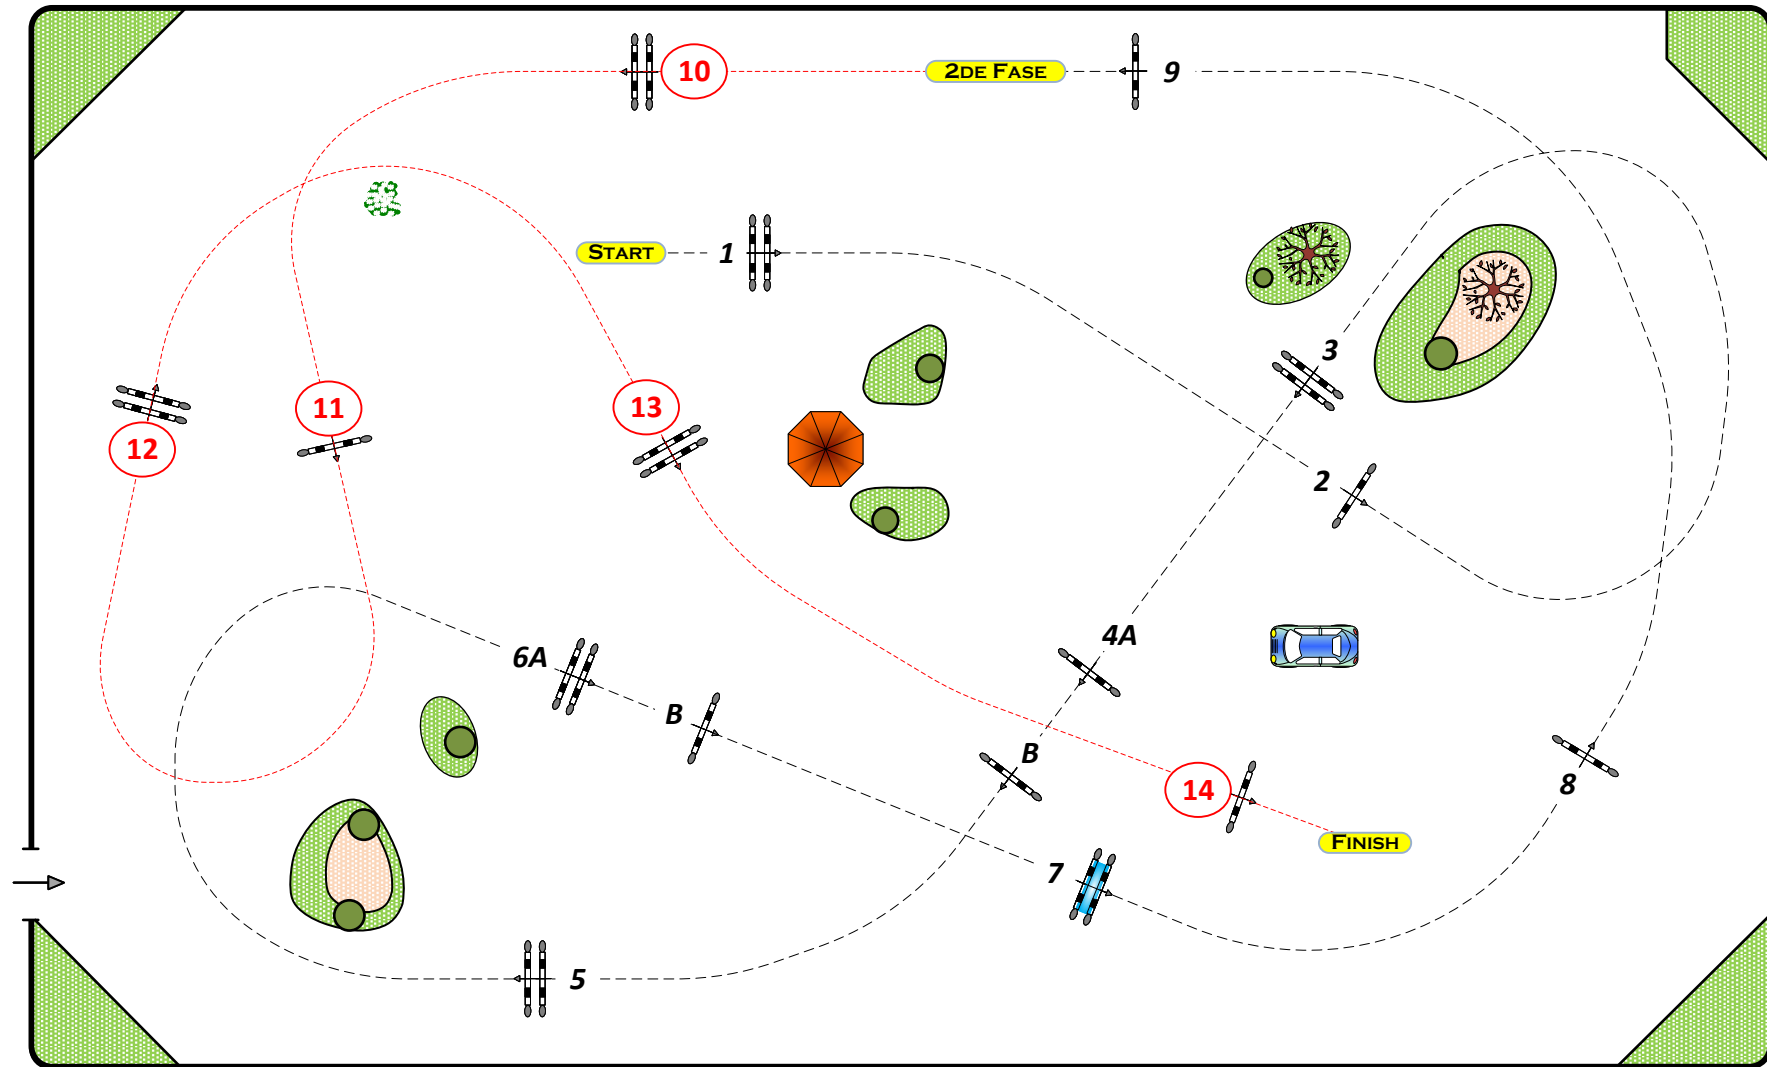

Efforts: 11

Length: 240 m

FEI RG / Art. 222.1.4.3

Time allowed: 72 sec

Penalty sec:

Time allowed: 42 sec

Height: 1,30 - 1,20 m

Time limit: 144 sec

Closed combination:

Time limit: 84 sec

JURY