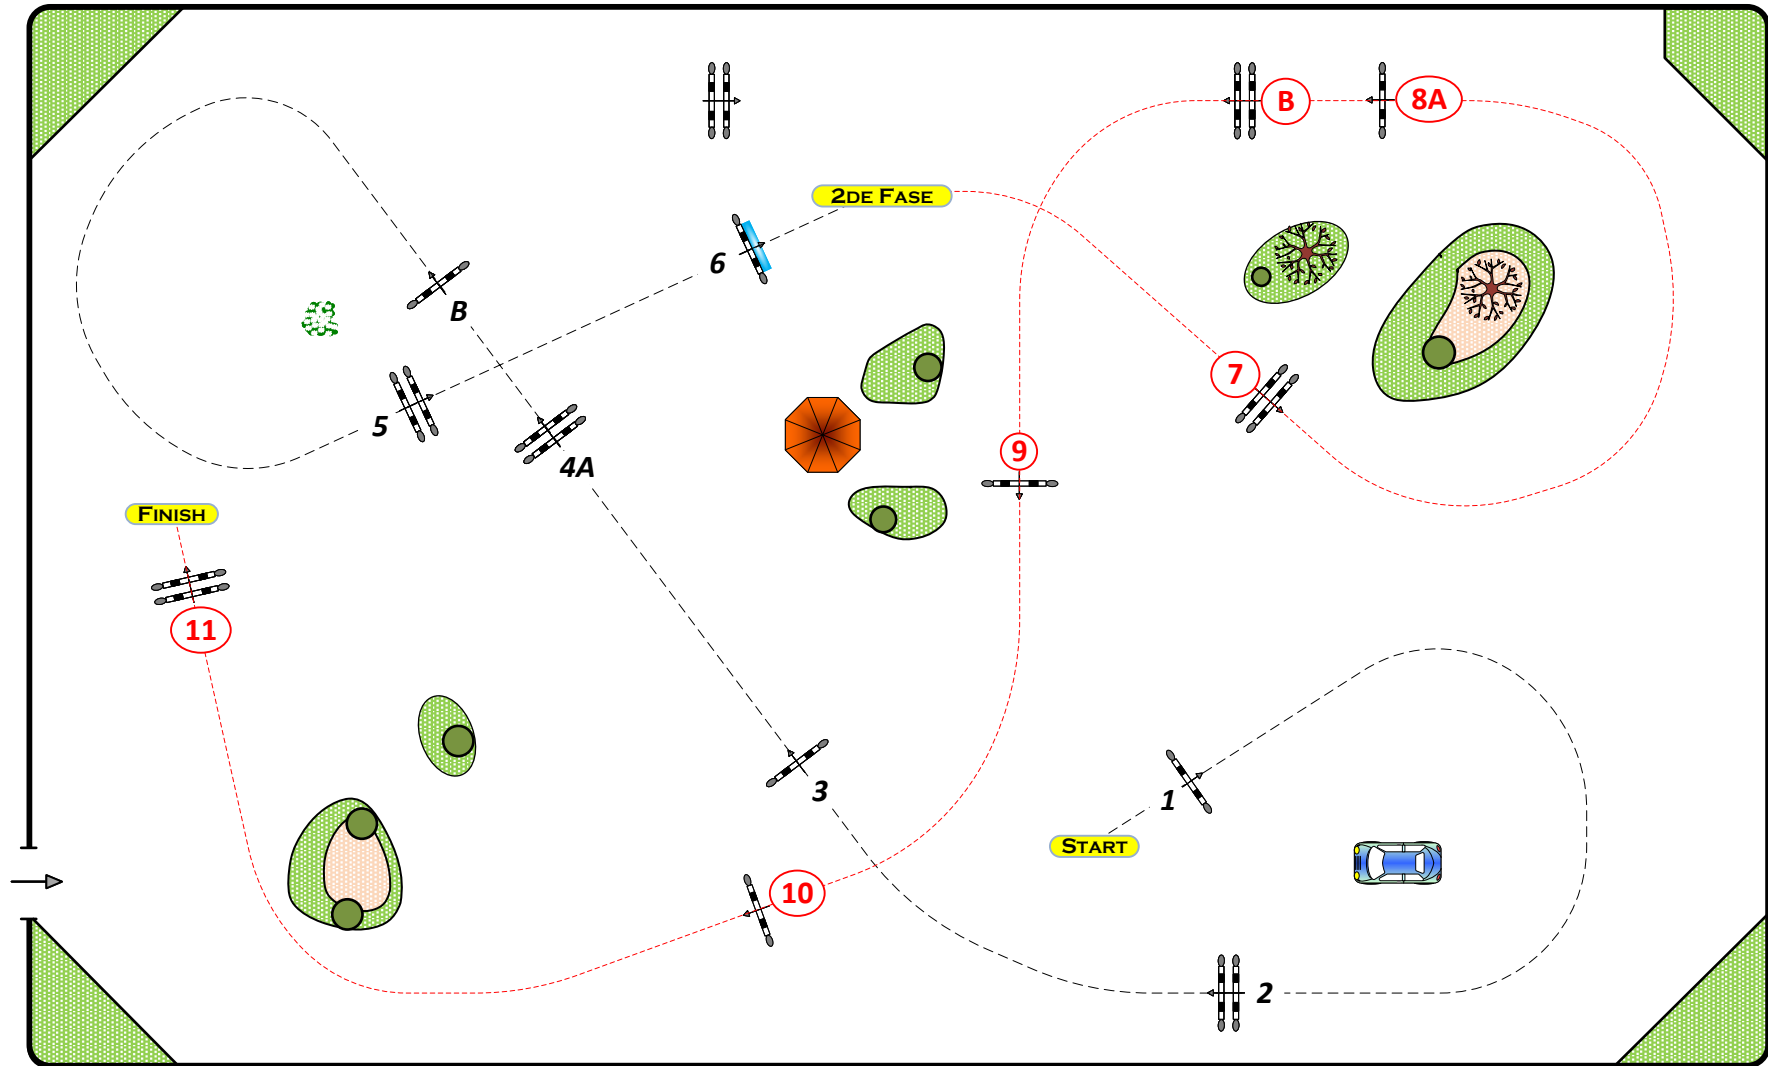

Class No.: 1	Paarden 90cm	Barema A 2 fasen special	vrijdag 10 april 2026	Start: 8:00
Class No.: 3	Paarden 1m30	Barema A 2 fasen special	vrijdag 10 april 2026	Start: 9:45

Table: A	Speed: 350 m/min	Obstacles: 6	2nd Phase: 7-8AB-9-10-11
National RG:	Length: 240 m	Efforts: 7	Length: 240 m
FEI RG / Art. 222.2.3	Time allowed: 42 sec	Penalty sec:	Time allowed: 42 sec
Height: 0,90 + 1,30 m	Time limit: 84 sec	Closed combination:	Time limit: 84 sec