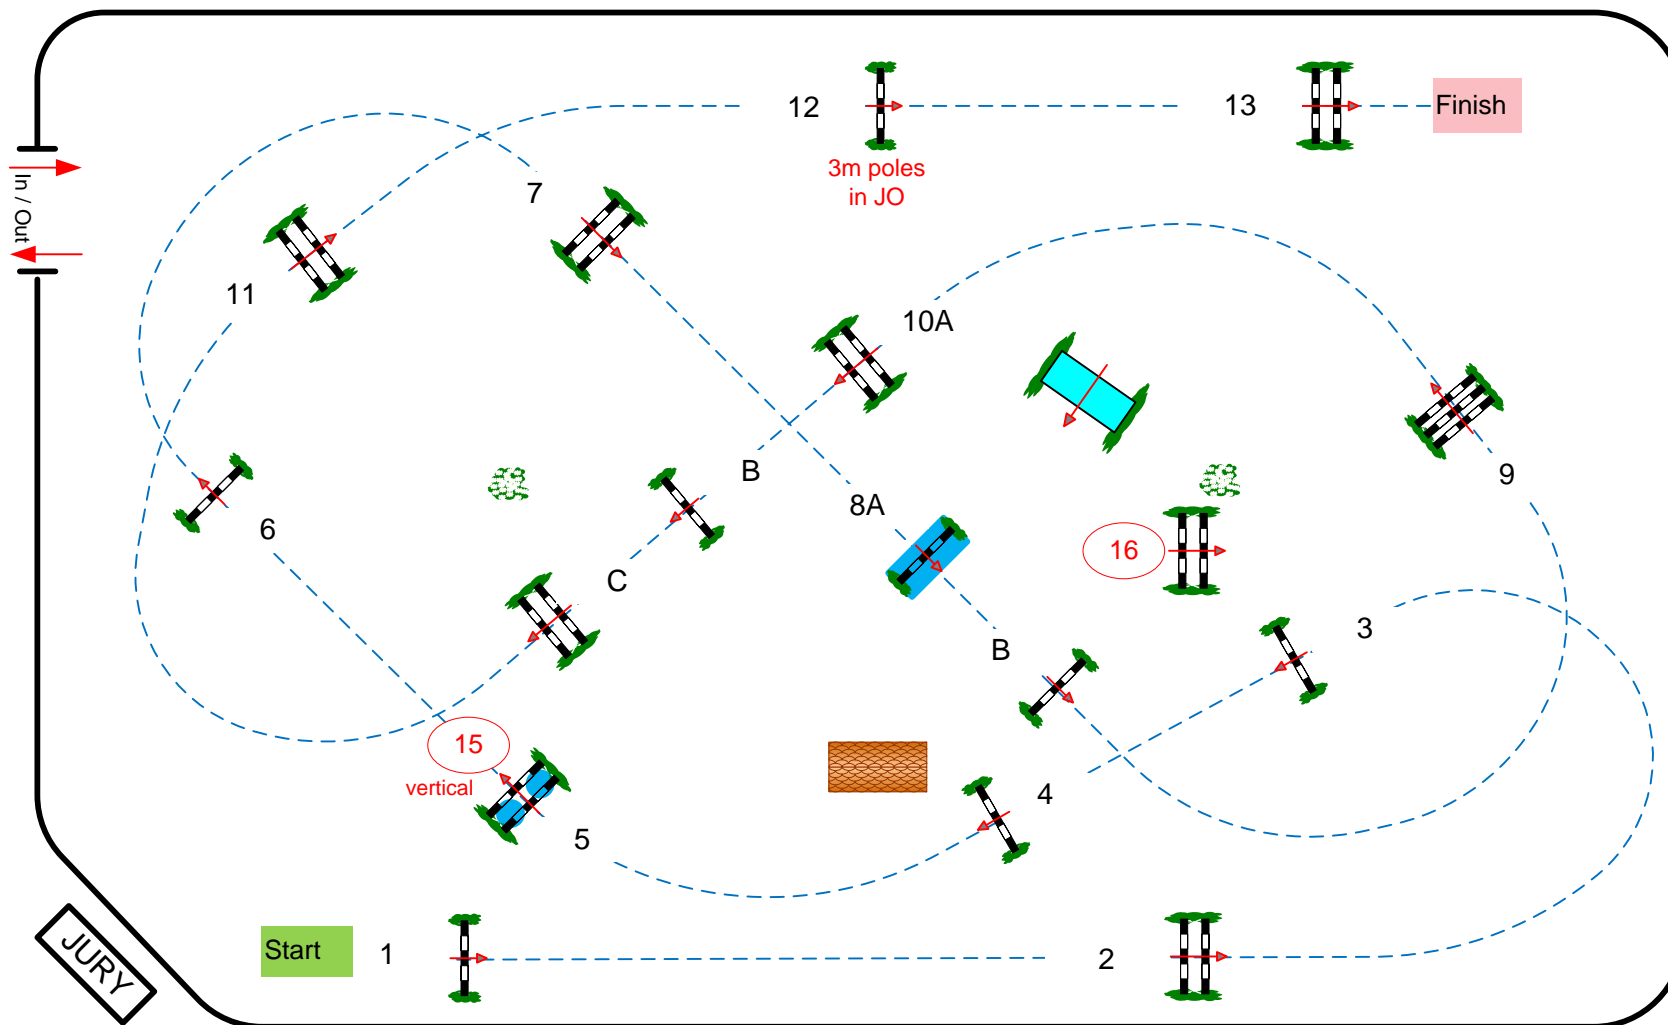

## Longines EEF Series Lier (BEL)

Table: A  
National RG:  
FEI RG / Art. 220.2.1.2  
Height: 1,50 m

Speed: 375 m/min  
Length: 0 m  
Time allowed: 0 sec  
Time limit: 0 sec

Obstacles: 13  
Efforts: 16

Jump-off: **15 - 2 - 4 - 16 - 10BC - 11 - 12**  
Length: 310 m  
Time allowed: 50 sec  
Time limit: 100 sec