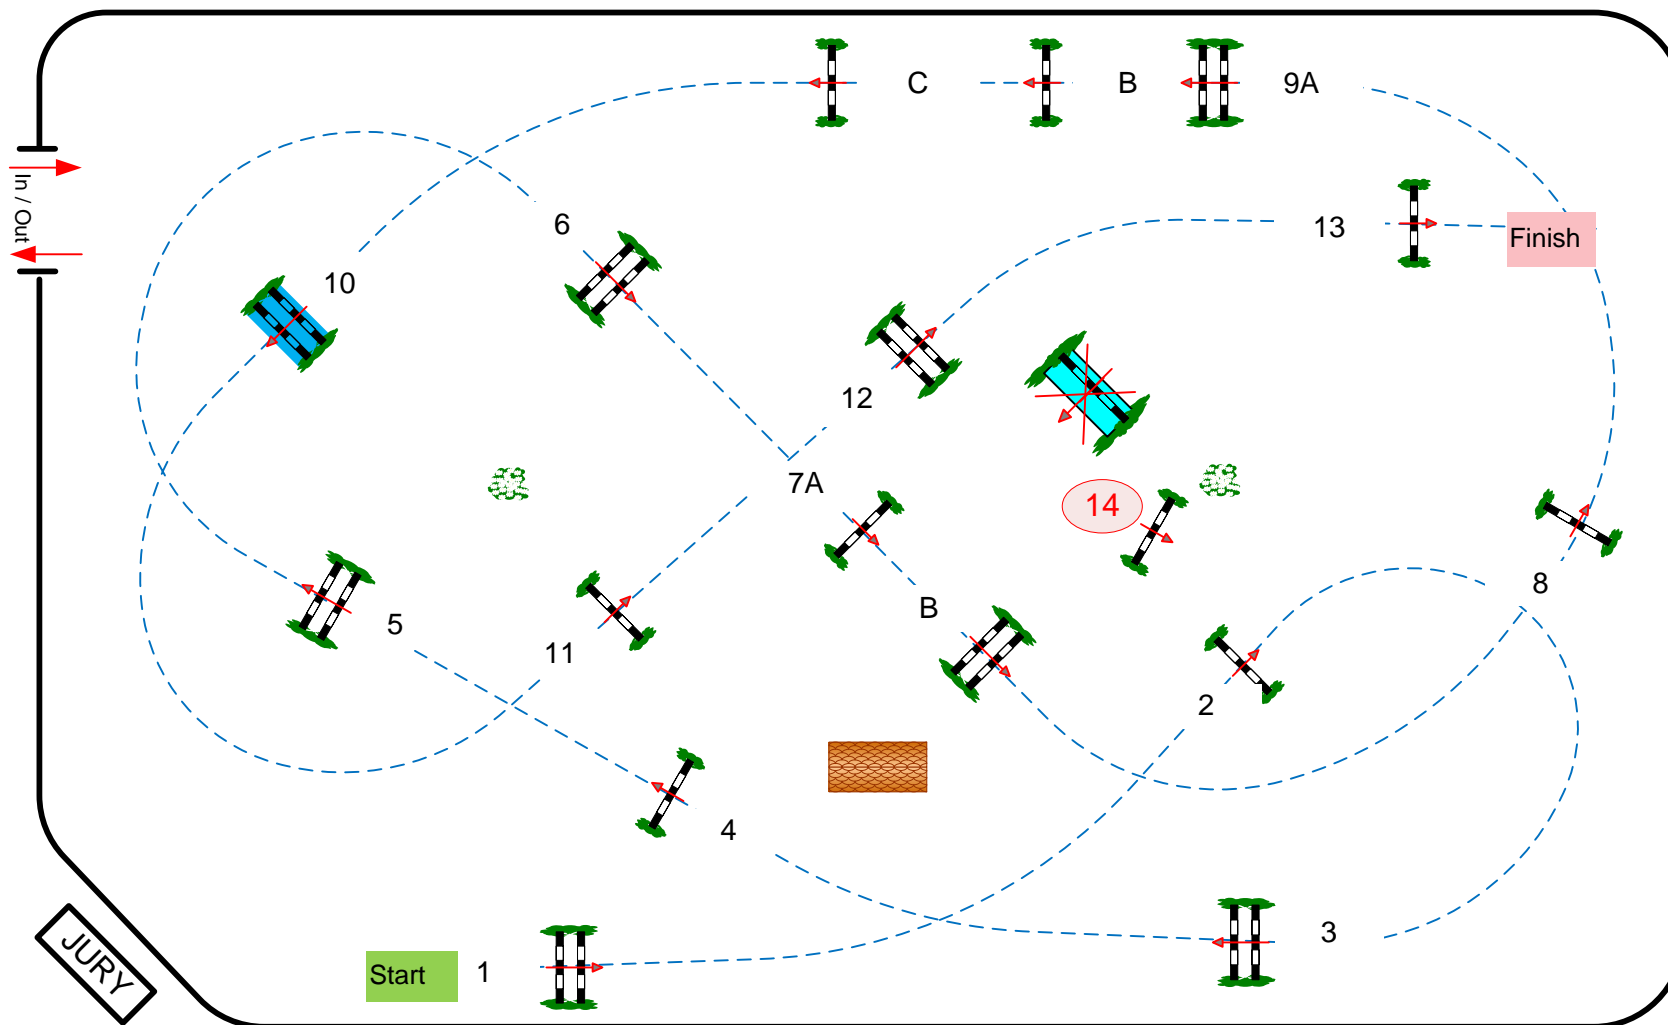

CSIO 3*/2*/1*/YH1*

Longines EEF Series Lier (BEL)

Table: A
National RG:
FEI RG / Art. 220.2.1.2
Height: 1,45 m

Speed: 375 m/min
Length: 0 m
Time allowed: 0 sec
Time limit: 0 sec

Obstacles: 13
Efforts: 16

Jump-off: **1 - 2 - 3 - 4 - 14 - 9AB - 10**
Length: 310 m
Time allowed: 50 sec
Time limit: 100 sec

ARENA

Class No.: **24**

CSI** 1,45 Grand Prix LR

Competition with jump-off

zondag 10 mei 2026

Henk Linders
FEI Level 3 course
designer

COURSE DESIGN TEAM
Henk Linders (NL)
Magdolna Erdelyi (Hun)
Kristof Stevens (Bel)
Tom Dierickx (Bel)