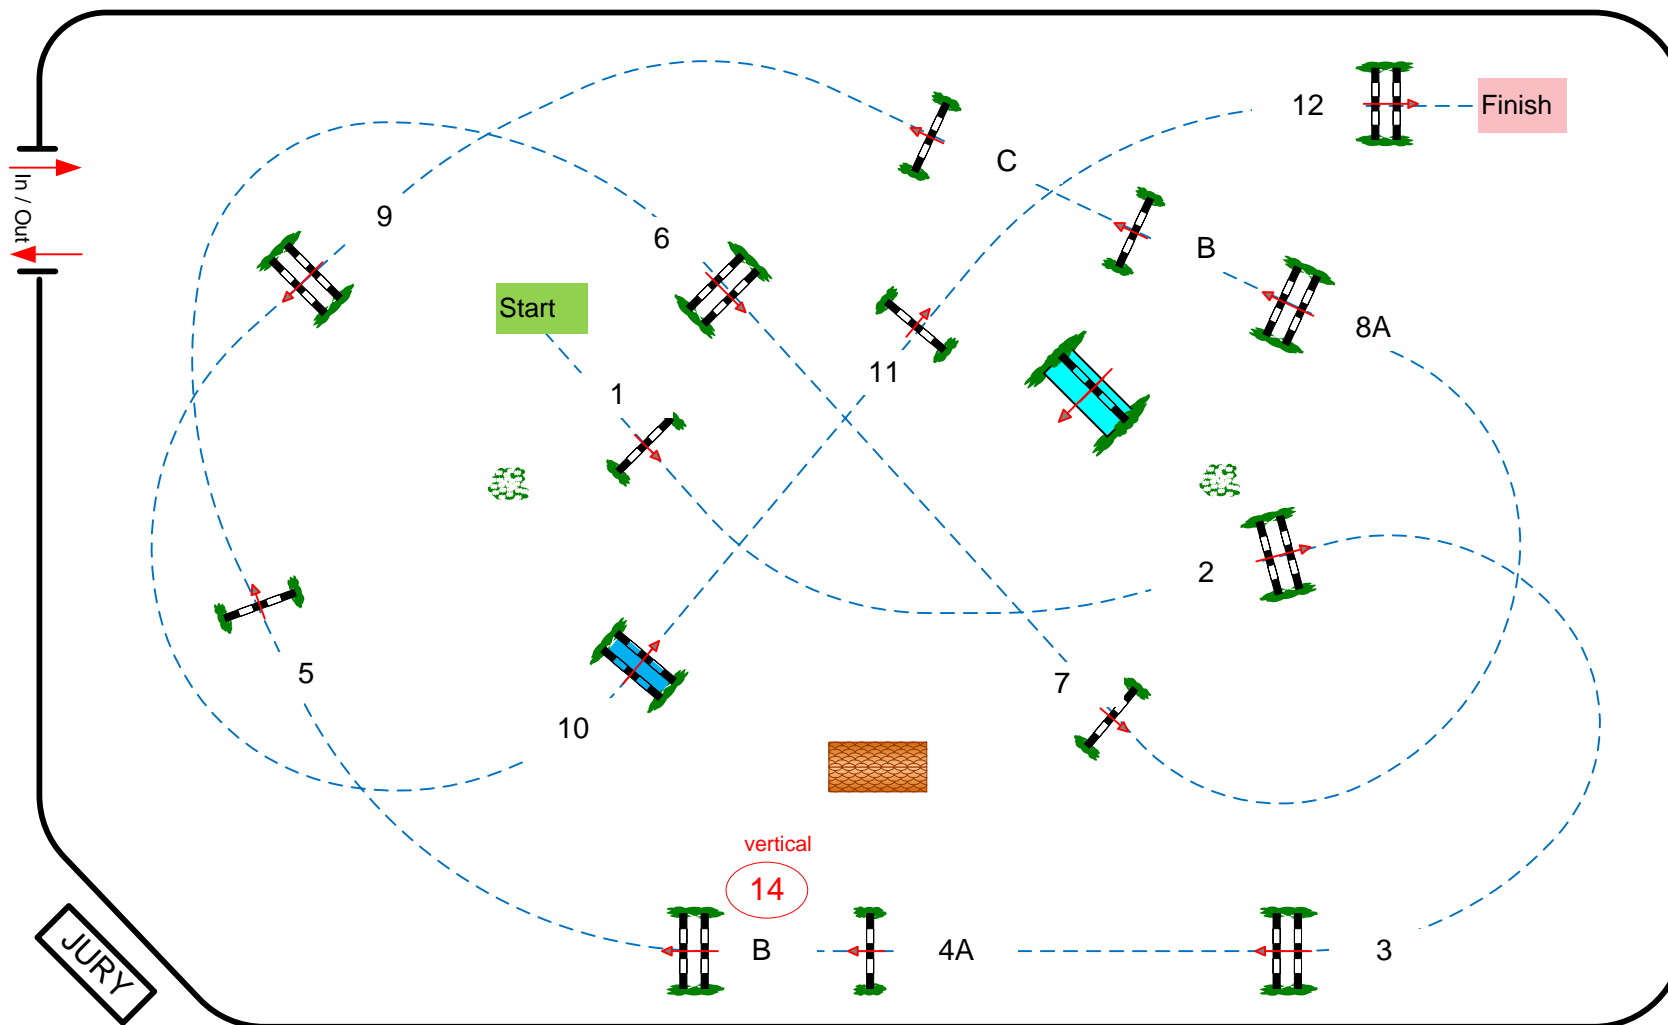

CSIO 3*/2*/1*/YH1*

Longines EEF Series Lier (BEL)

Table: A
 National RG:
 FEI RG / Art. 220.2.1.2
 Height: 1,35 - 1,40 m

Speed: 350 m/min
 Length: 460 m
 Time allowed: 79 sec
 Time limit: 158 sec

Obstacles: 12
 Efforts: 15

Jump-off: **2 - 3 - 14 - 7 - 8AB - 9**
 Length: 260 m
 Time allowed: 45 sec
 Time limit: 90 sec

ARENA

Class No.: **17**

CSI YH 7 - 8 yrs old

Competition with jump-off

zaterdag 9 mei 2026

Henk Linders
 FEI Level 3 course
 designer