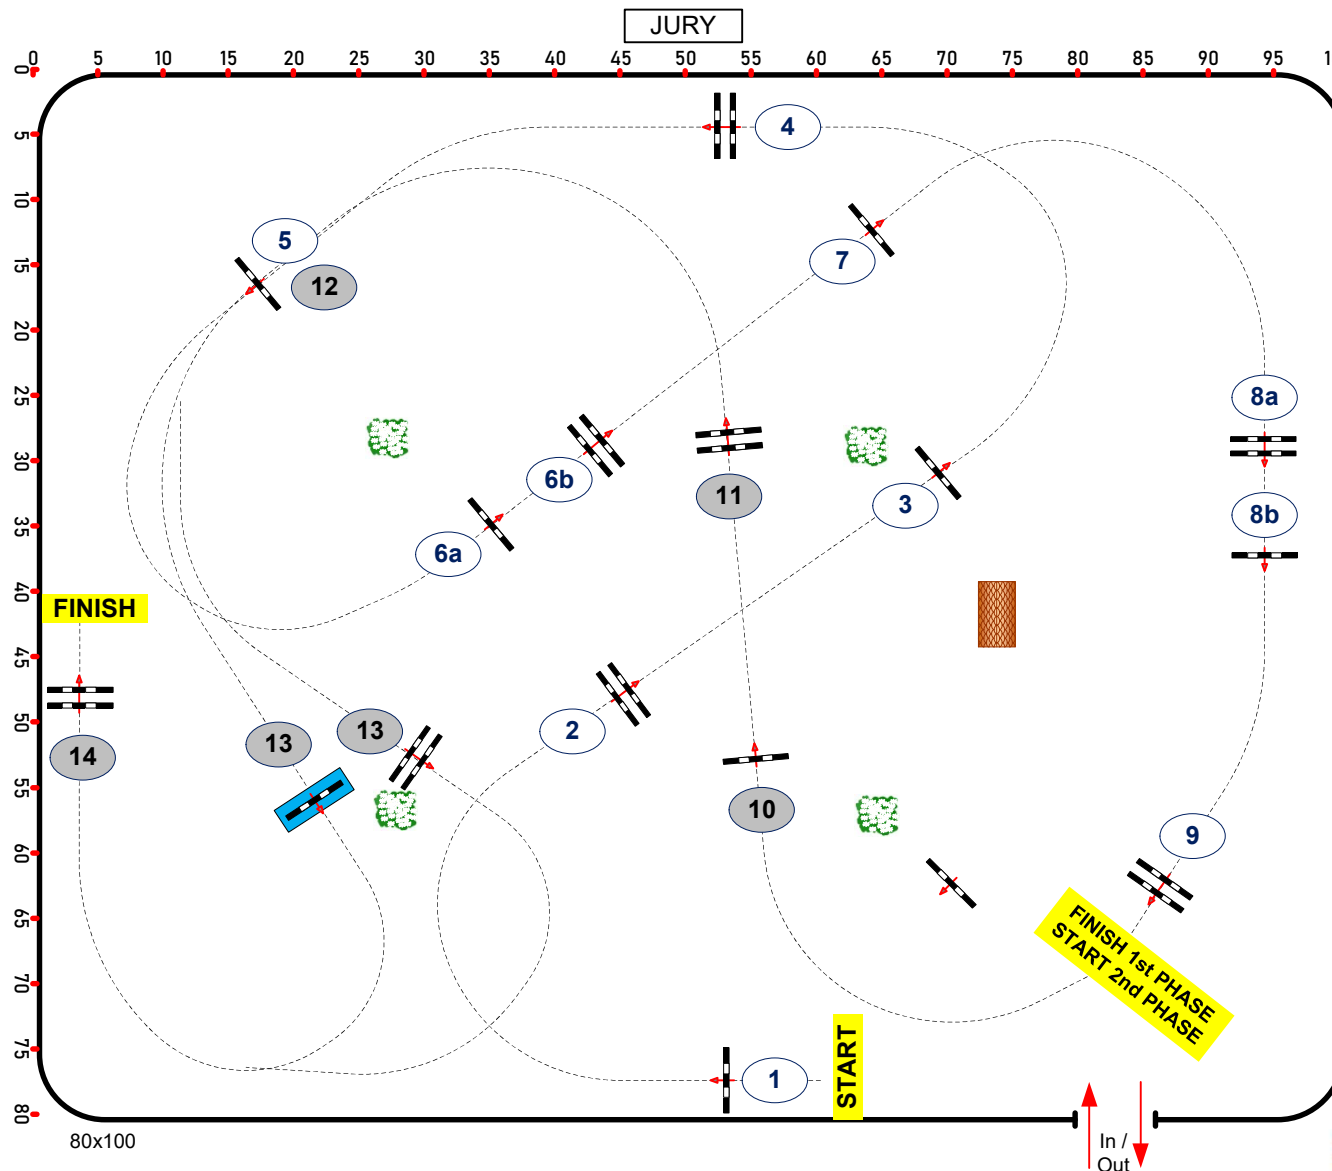

# Longines EEF Series Lier (BEL)

FRIDAY  
8th May 2026

12

Class No.: 12  
CS12\* 140 cm

Scoring: 222.1.4.3 Two phases

Obstacles: 9+5  
Jumping efforts: 11+5  
Speed: 350 m/min

### 1st Phase

Length: 330 m  
Time allowed: 57 sec  
Time limit: 114 sec

### 2nd Phase

Length: 220 m  
Time allowed: 38 sec  
Time limit: 76 sec

Course Design Team  
Magdolna ERDELYI (HUN)  
Henk LINDERS (NED)  
Kristof STEVENS (BEL)  
Tom DIERICKX (BEL)