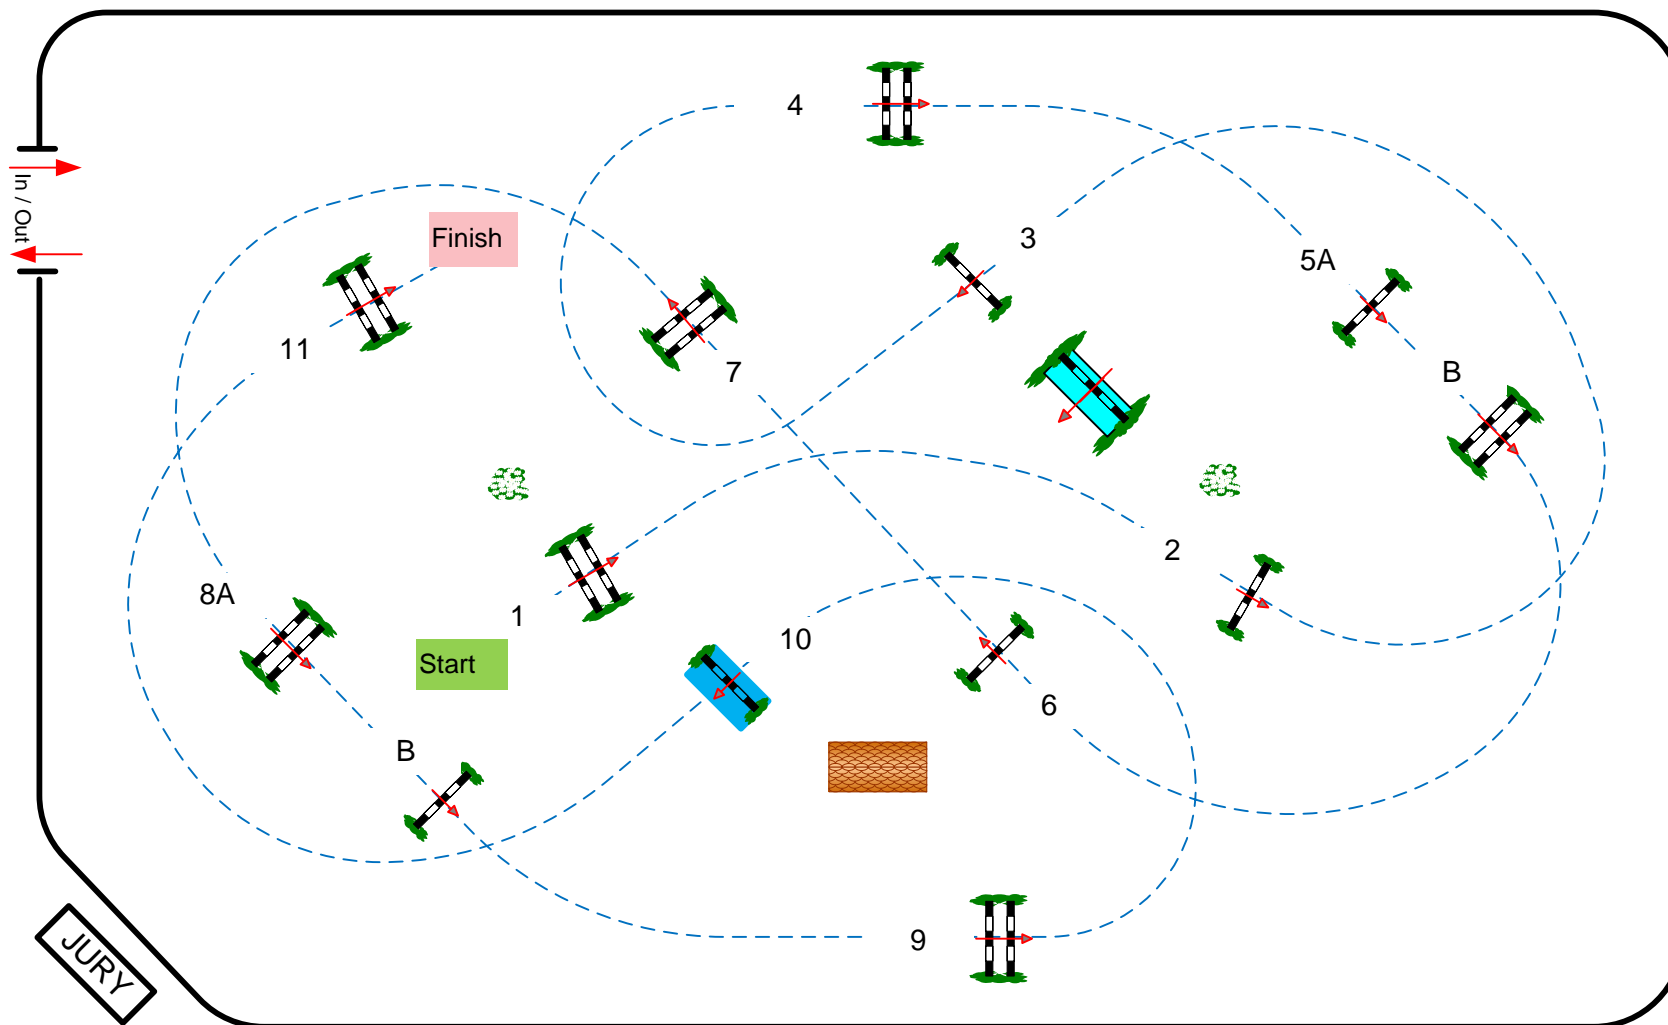

# CSIO 3\*/2\*/1\*/YH1\*

## Longines EEF Series Lier (BEL)

Table: A  
National RG:  
FEI RG / Art. 220.2.1.1  
Height: 1,35 m

Speed: 350 m/min  
Length: 480 m  
Time allowed: 83 sec  
Time limit: 166 sec

Obstacles: 11  
Efforts: 13