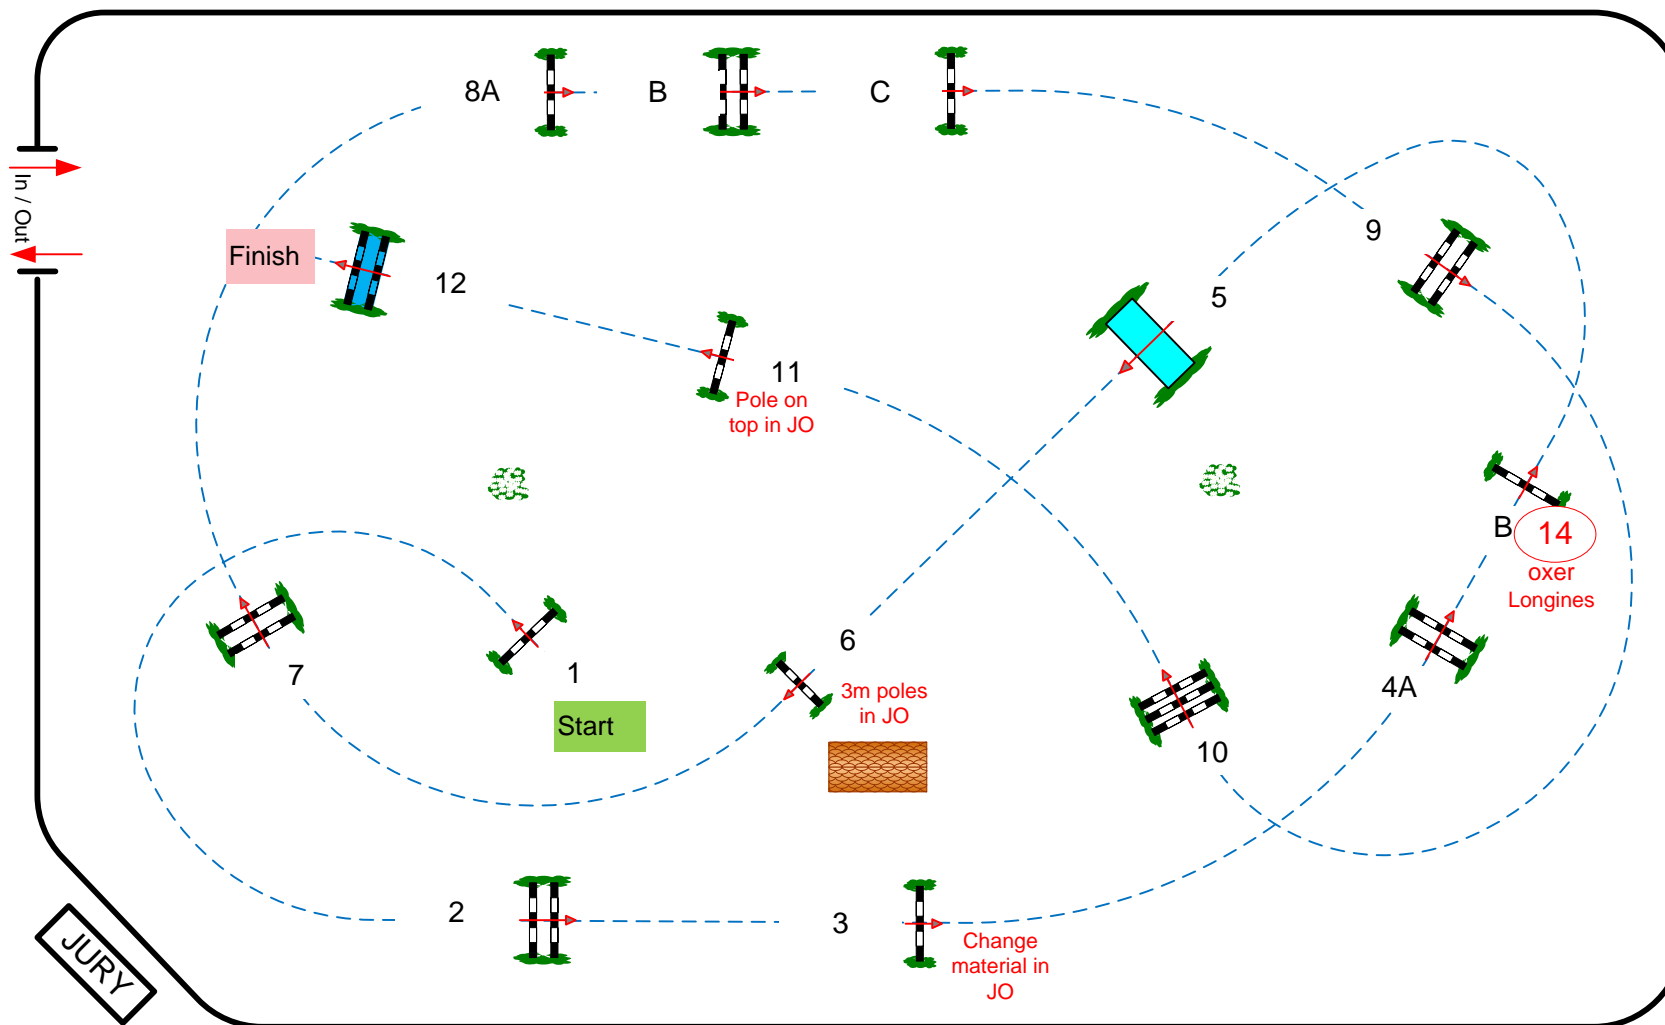

# CSIO 3\*/2\*/1\*/YH1\*

## Longines EEF Series Lier (BEL)

Table: A  
 National RG:  
 FEI RG / Art. 264.1  
 Height: 1,50 m

Speed: 375 m/min  
 Length: 0 m  
 Time allowed: 0 sec  
 Time limit: 0 sec

Obstacles: 12  
 Efforts: 15

Jump-off: **6 - 7 - 8AB - 11 - 3 - 14**  
 Length: 260 m  
 Time allowed: 42 sec  
 Time limit: 84 sec

ARENA

Class No.: **11**

CSIO\*\*\* Nations Cup EEF

Competition over two rounds

vrijdag 8 mei 2026

Henk Linders  
 FEI Level 3 course  
 designer