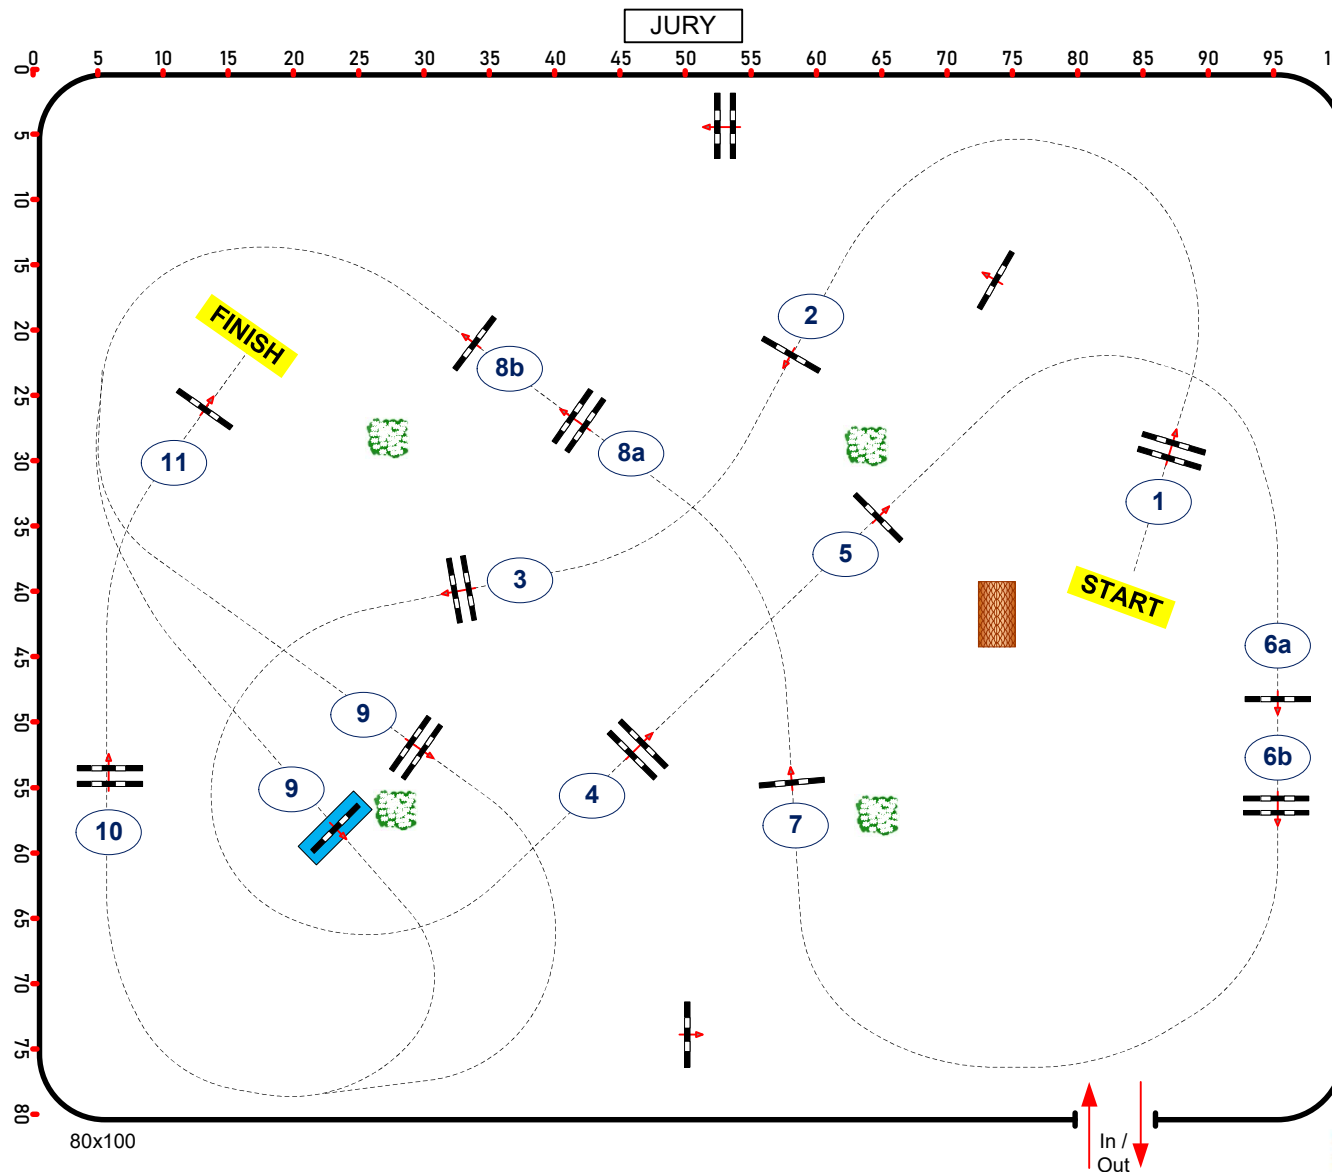

CSIO 3*2*YH1*

6th – 10th May 2026

Longines EEF Series Lier (BEL)

13

FRIDAY
8th May 2026

Class No.: 13
CSIYH1* 7 & 8 year-old horses
130/135 cm

Scoring: 220.2.1.1. Against the clock

Obstacles: 11
Jumping efforts: 13
Speed: 350 m/min

Length: 490 m
Time allowed: 84 sec
Time limit: 168 sec

EQUIME DESIGN
by Magdolna Erdélyi

Course Design Team
Magdolna ERDELYI (HUN)
Henk LINDERS (NED)
Kristof STEVENS (BEL)
Tom DIERICKX (BEL)