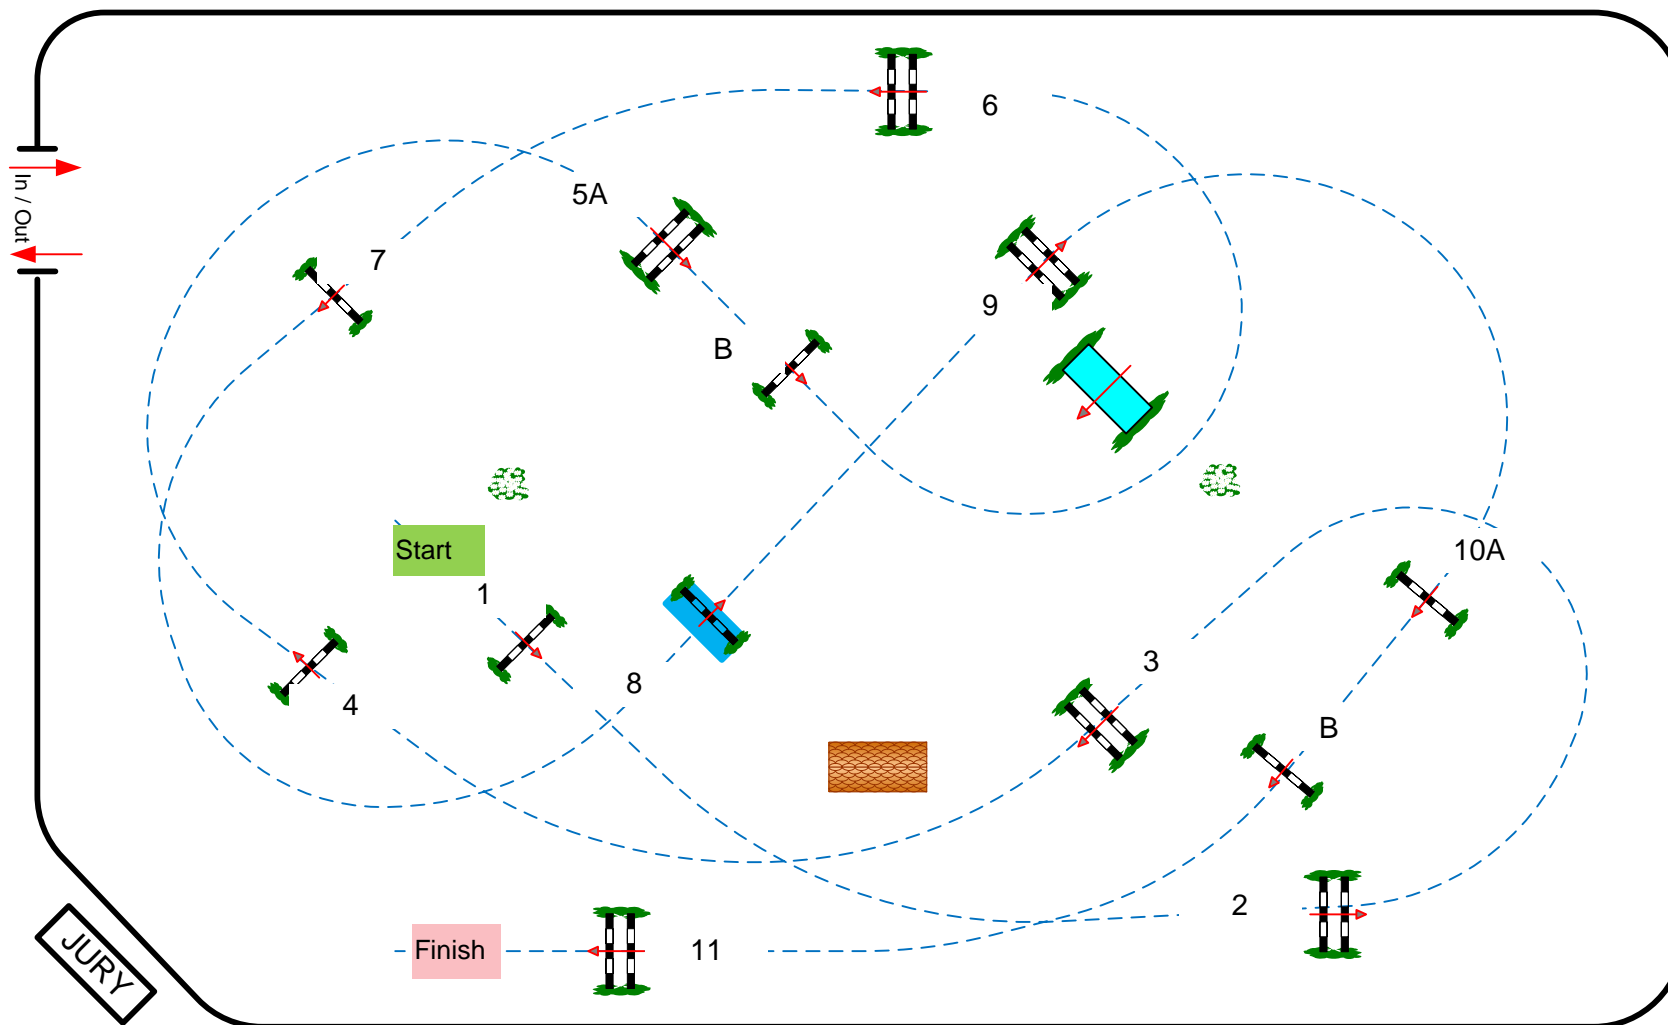

CSIO 3*/2*/1*/YH1*

Longines EEF Series Lier (BEL)

Table: A	Speed: 350 m/min	Obstacles: 11
5 yrs 220.1.1.1	Length: 500 m	Efforts: 13
FEI RG / Art. 6 yrs 220.2.1.1	Time allowed: 86 sec	
Height: 1,10 - 1,20 m	Time limit: 172 sec	

ARENA

Class No.: **8-9**

CSI YH 5 - 6 yrs

Clear Round - Against the Clock

vrijdag 8 mei 2026

Henk Linders
FEI Level 3 course
designer

COURSE DESIGN TEAM
Henk Linders (NL)
Magdolna Erdelyi (Hun)
Kristof Stevens (Bel)
Tom Dierickx (BEL)

58x92