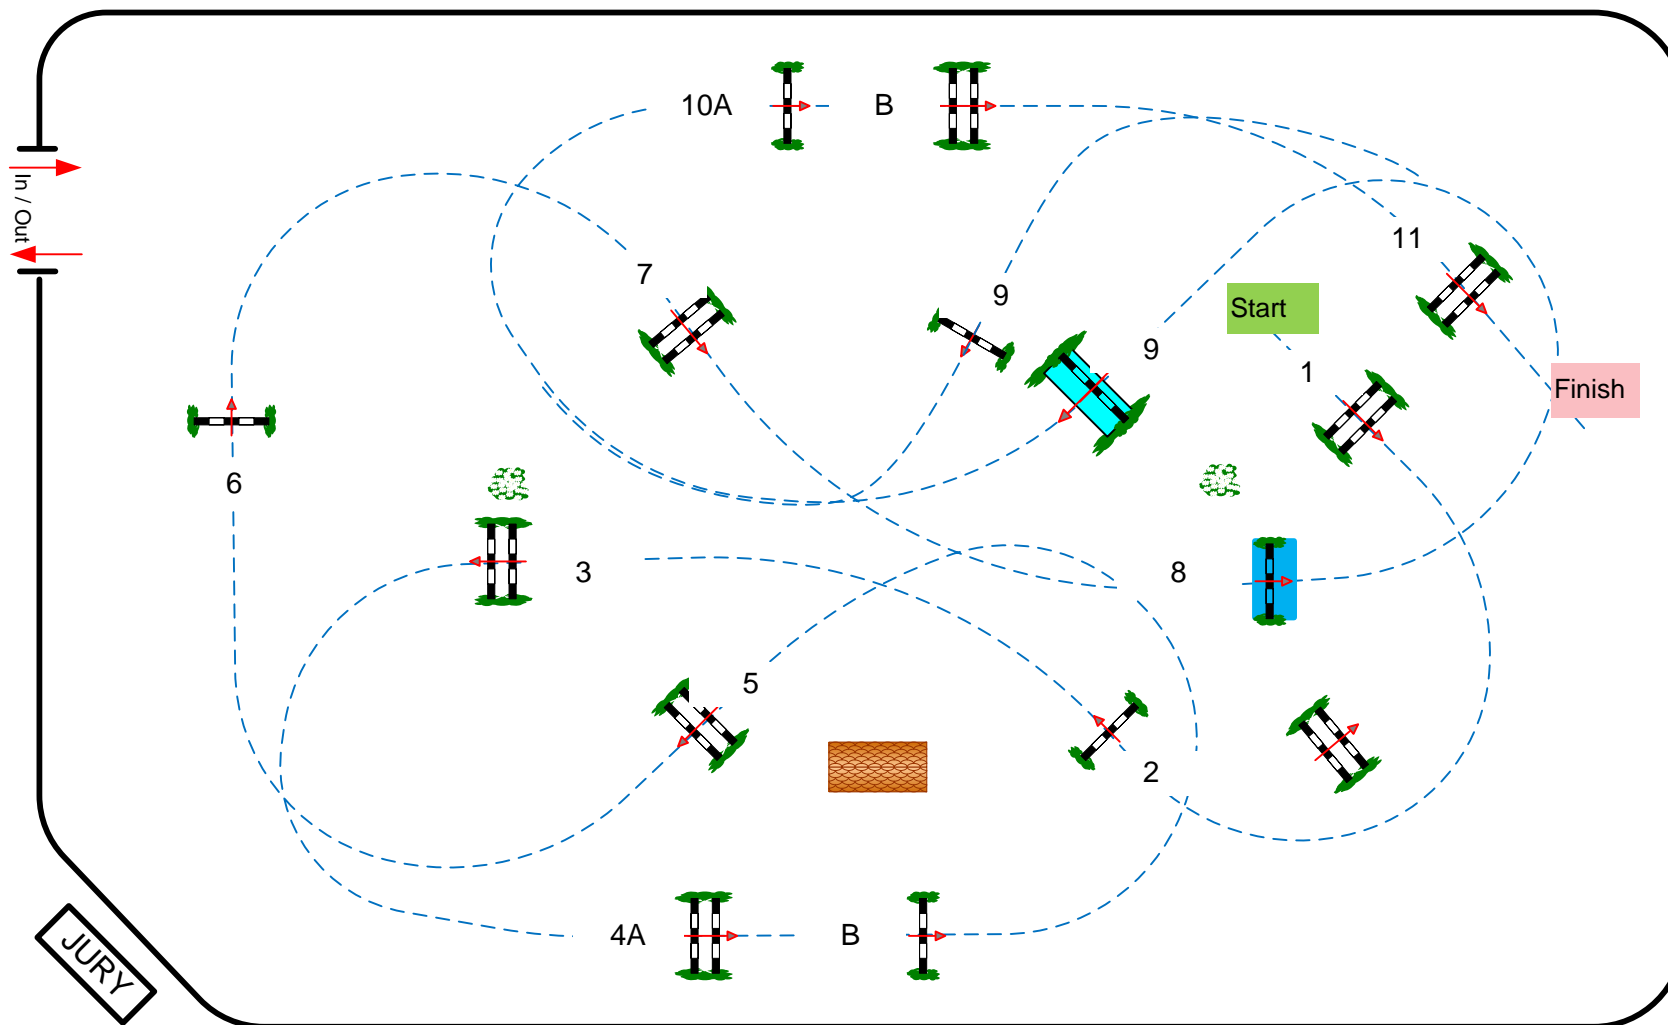

# CSIO 3\*/2\*/1\*/YH1\*

## Longines EEF Series Lier (BEL)

Table: A  
 National RG:  
 FEI RG / Art. 220.2.1.1  
 Height: 1,40 m

Speed: 350 m/min  
 Length: 460 m  
 Time allowed: 79 sec  
 Time limit: 158 sec

Obstacles: 11  
 Efforts: 13