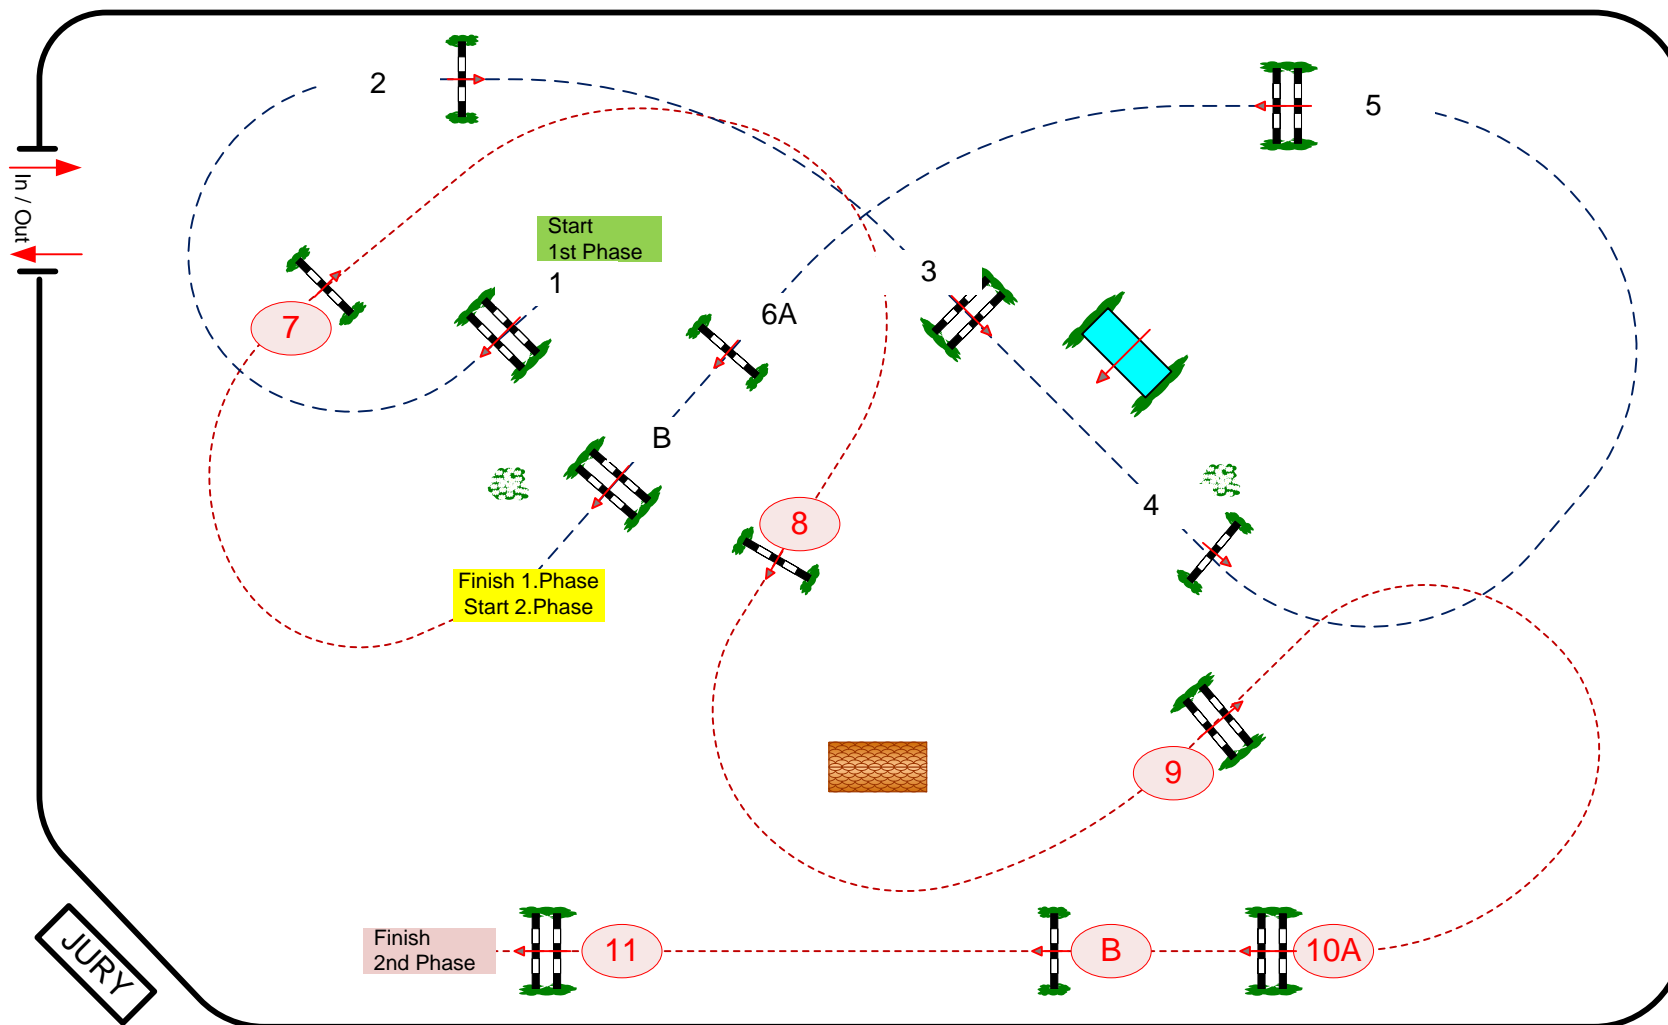

CSIO 3*/2*/1*/YH1*

Longines EEF Series Lier (BEL)

Table: A
 National RG:
 FEI RG / Art. 222.2.3
 Height: 1,30 - 1,35 m

Speed: 350 m/min
 Length: 210 m
 Time allowed: 36 sec
 Time limit: 72 sec

Obstacles: 1 - 6
 Efforts: 7

Jump-off: **7 - 11**
 Length: 240 m
 Time allowed: 42 sec
 Time limit: 84 sec

ARENA

Class No.: **1**

CSI YH 7-8 yrs old

competition two phases special

donderdag 7 mei 2026

Henk Linders
 FEI Level 3 course
 designer