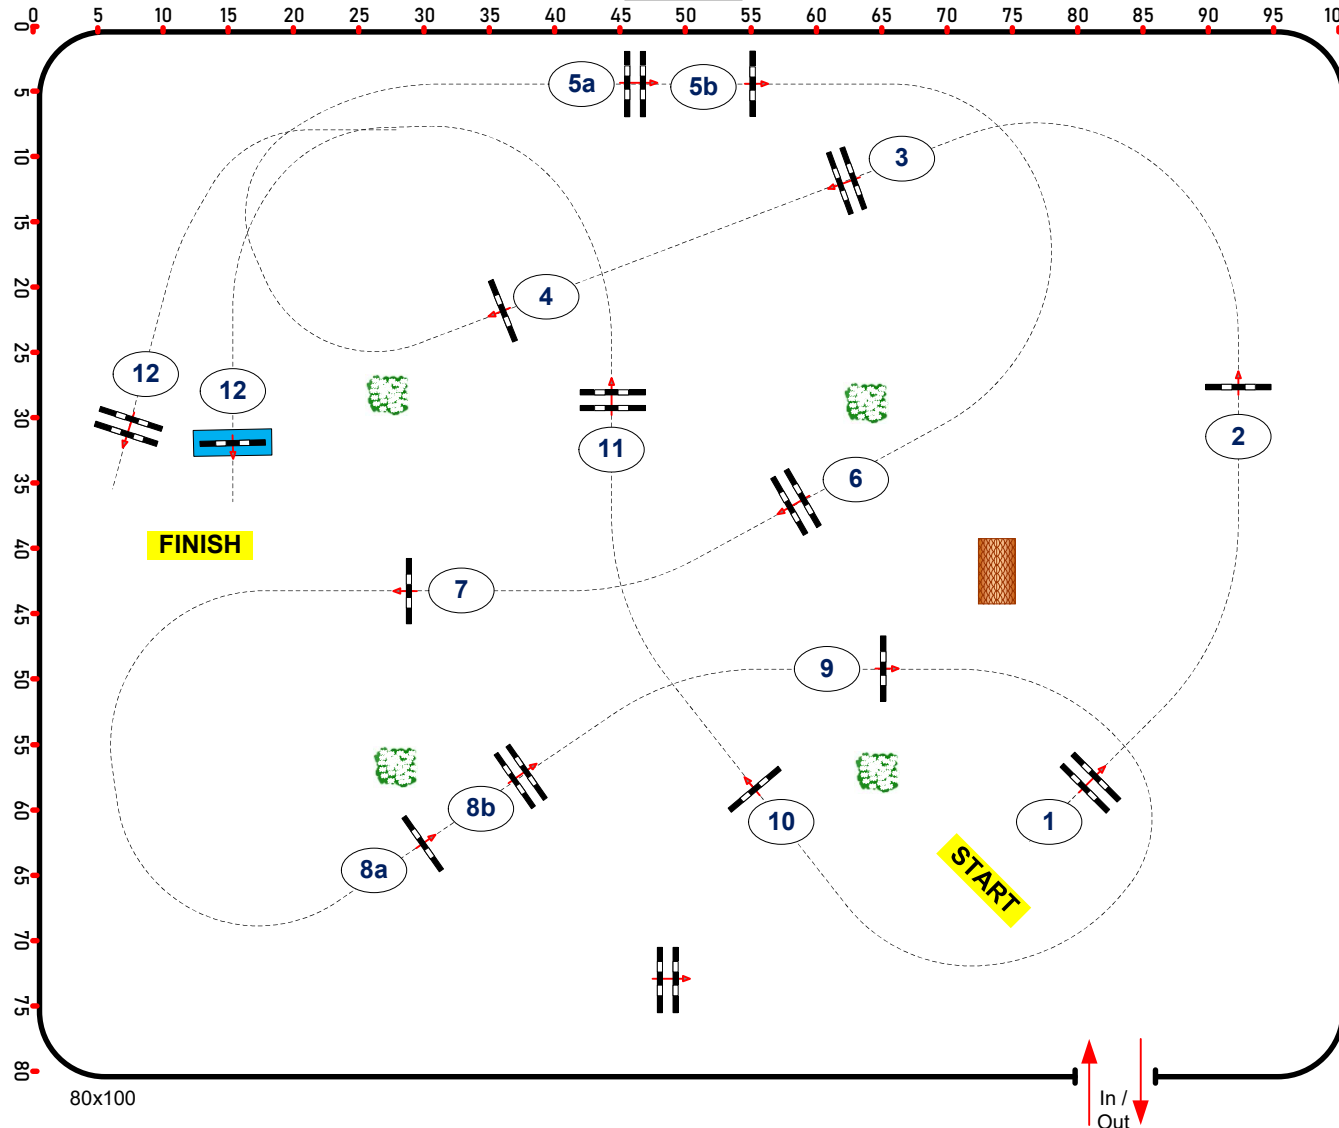

JURY

THURSDAY
7th May 2026

5

Class No.: 5
CS12* 140 cm

Scoring: 220.2.1.1. Against the clock

Obstacles: 12
Jumping efforts: 14
Speed: 350 m/min

Length: 490 m
Time allowed: 84 sec
Time limit: 168 sec

EQUIME DESIGN
by Magdolna Erdélyi