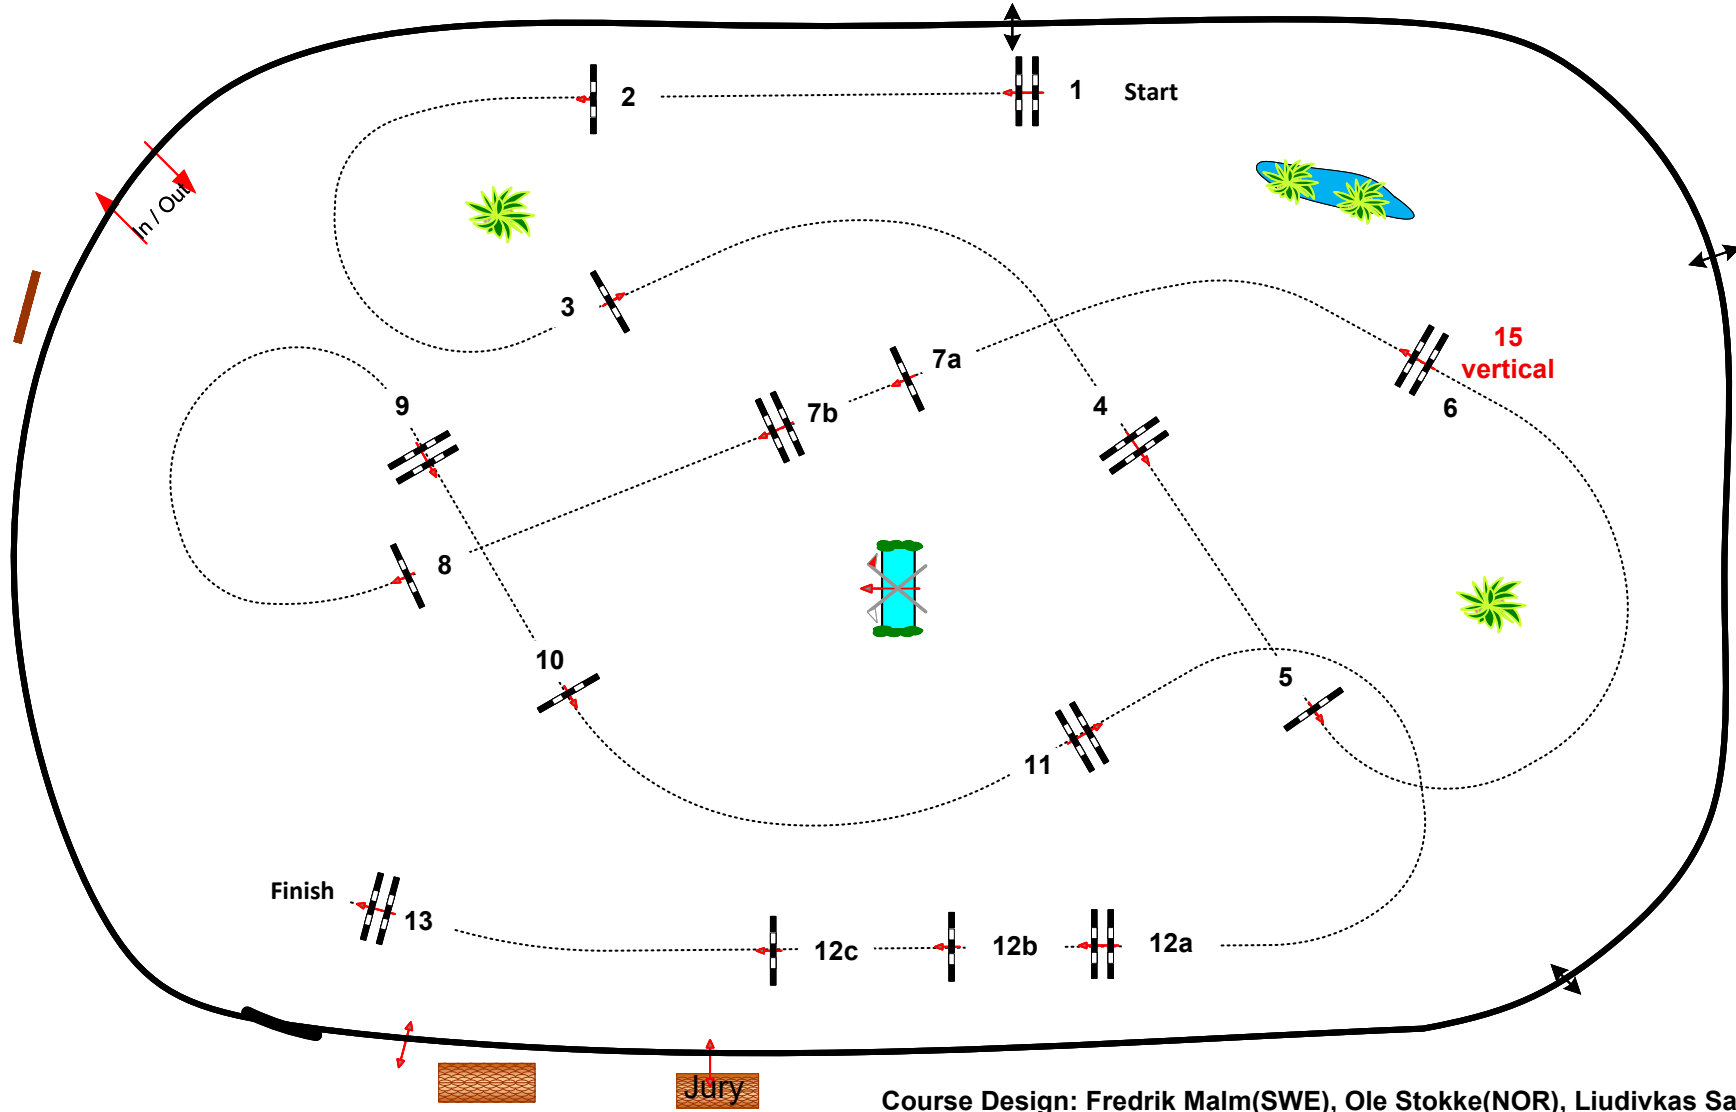

Class No.: 41

Klass 41 - CSIOY-NC-Y Grand Prix Young Rider (220.2.1.2-GP) 1.45m

Table: A  
National RG:  
FEI RG / Art. 238.2.2  
Height: 1,45 m

Speed: 375 m/min  
Length: 0 m  
Time allowed: 0 sec  
Time limit: 0 sec

Obstacles: Efforts:  
Penalty sec:  
Closed combination:

1st Jump-off: 1.2.3.4.15vertical.7a-b.11  
Length: 330 m  
Time allowed: 53 sec  
Time limit: 106 sec

2nd Jump-off:  
Length: 0 m  
Time allowed: 0 sec  
Time limit: 0 sec

Course Design: Fredrik Malm(SWE), Ole Stokke(NOR), Liudivkas Salna