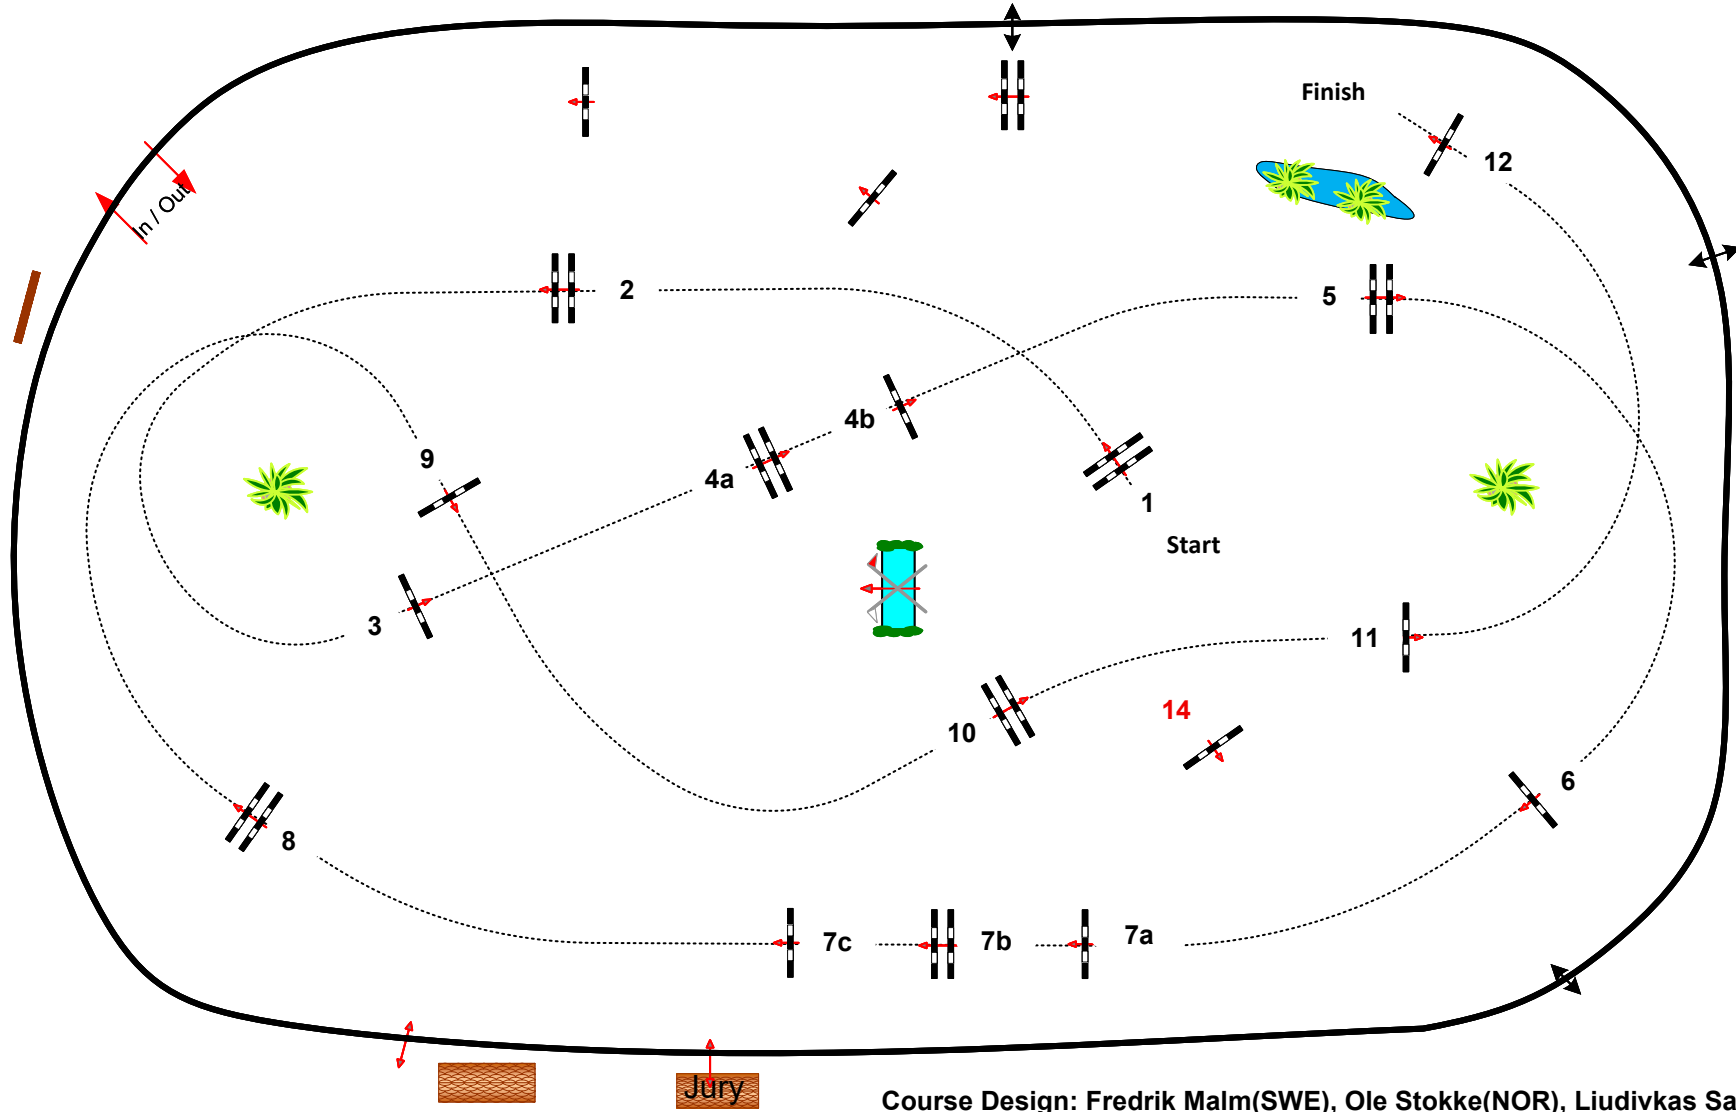

Class No.: 39

CSIOCh-NC-Y Children Grand Prix (220.2.1.2-GP) 1.25m

Table: A
National RG:
FEI RG / Art. 220.2.1.2
Height: 1.25 m

Speed: 350 m/min
Length: 520 m
Time allowed: 90 sec
Time limit: 180 sec

Obstacles: 1-12
Efforts:
Penalty sec:
Closed combination:

1st Jump-off: 10.11.12.5.6.7a-7b-14
Length: 330 m
Time allowed: 57 sec
Time limit: 114 sec

2nd Jump-off:
Length: 0 m
Time allowed: 0 sec
Time limit: 0 sec

Course Design: Fredrik Malm(SWE), Ole Stokke(NOR), Liudivkas Salna