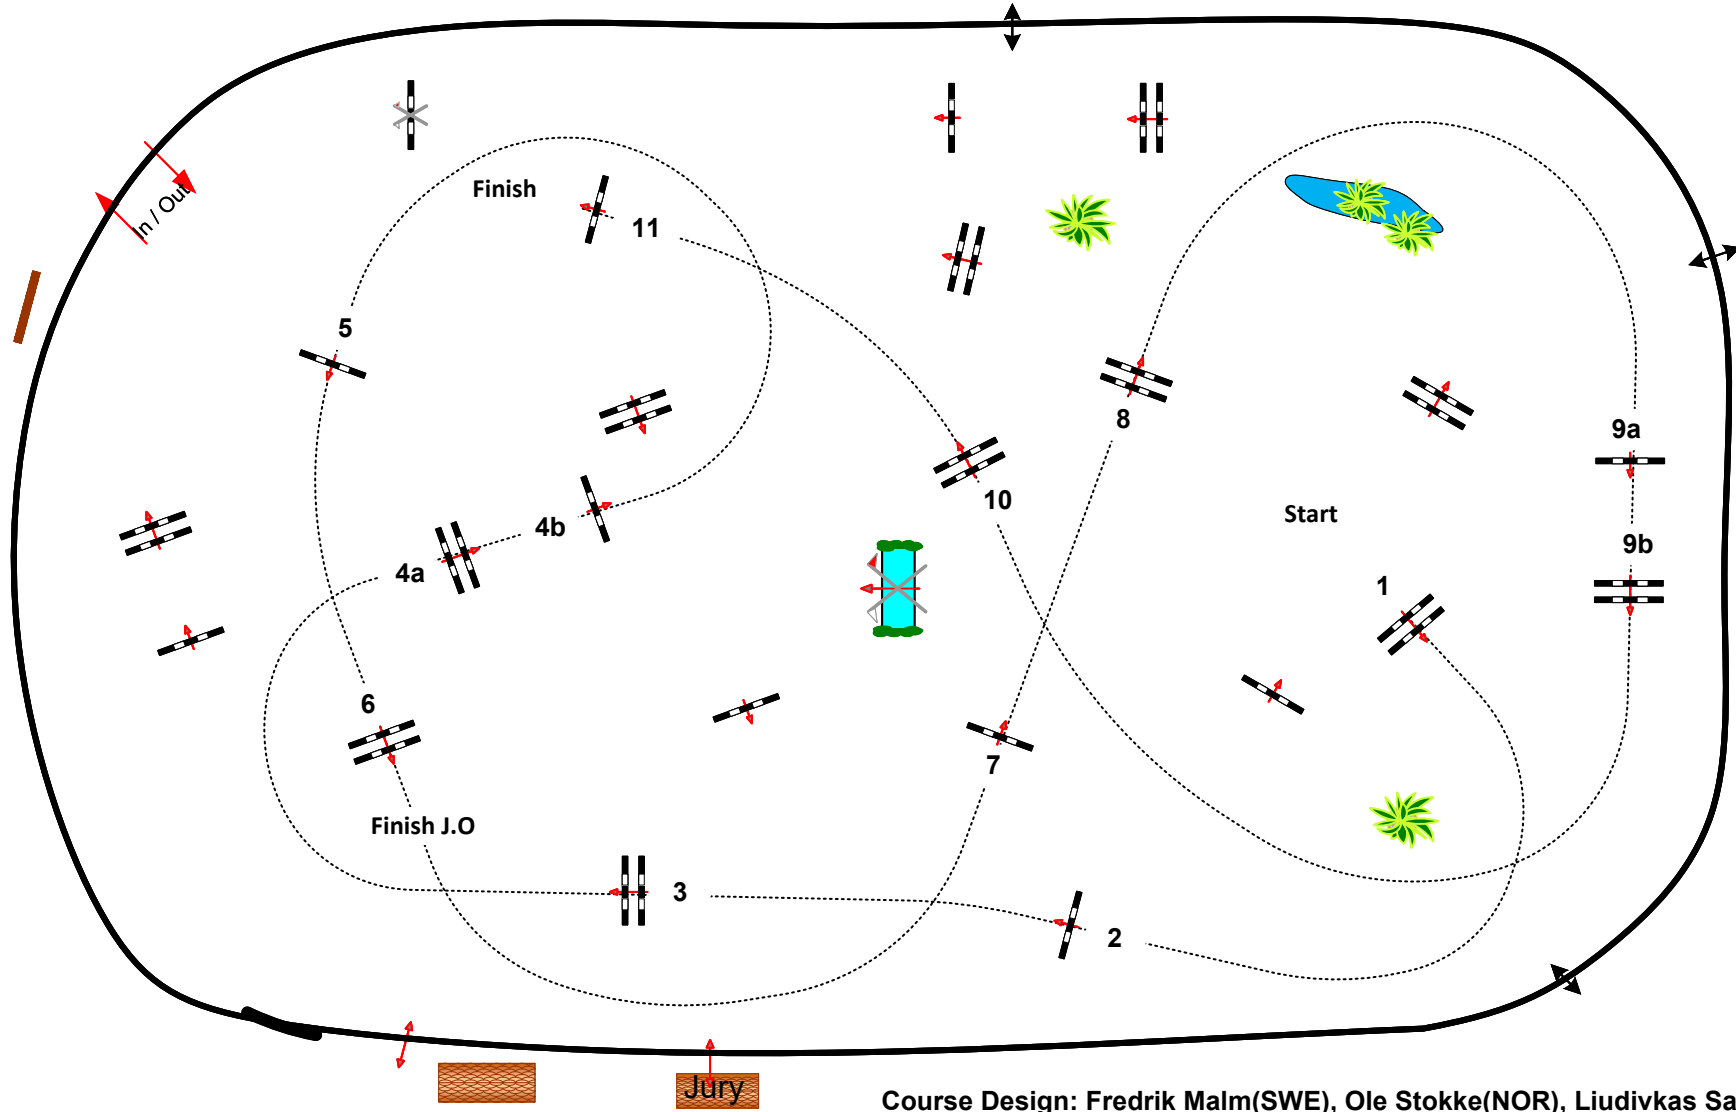

Class No.: 28b

CSIYH1\* Young Horses 6 Years old (220.2.1.2-218.1.5) 1.25m

Table: A  
National RG:  
FEI RG / Art. 220.2.1.2-218.1.5  
Height: 1,25 m

Speed: 350 m/min  
Length: 510 m  
Time allowed: 88 sec  
Time limit: 176 sec

Obstacles: 1-11  
Efforts: 12  
Penalty sec:  
Closed combination:

1st Jump-off: 1.2.3.4a.4b.5.6  
Length: 295 m  
Time allowed: 51 sec  
Time limit: 102 sec

Course Design: Fredrik Malm(SWE), Ole Stokke(NOR), Liudivkas Salna