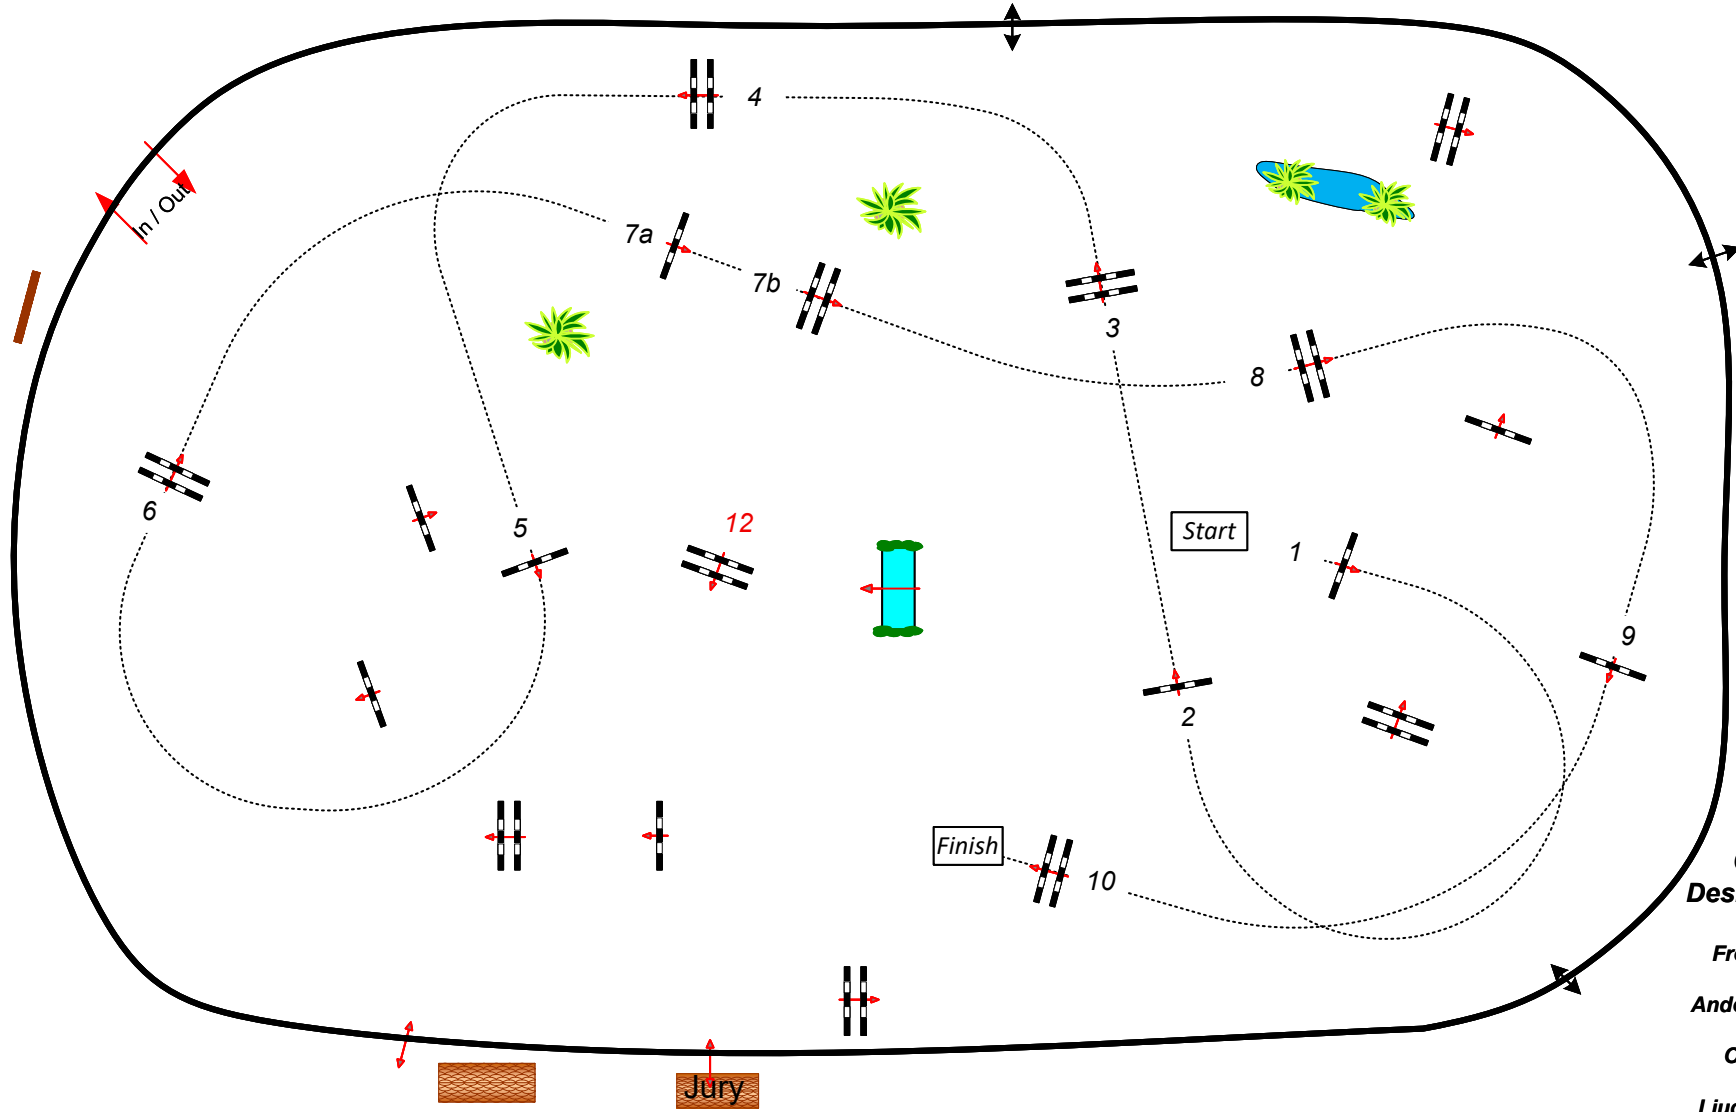

Class No.: 15

CSIOCh-NC-Y Children Small Tour (220.1.1.3) 1.10m

Table: A  
National RG:  
FEI RG / Art. 220.1.1.3  
Height: 1.10 m

Speed: 350 m/min  
Length: 450 m  
Time allowed: 78 sec  
Time limit: 156 sec

Obstacles: 1-10  
Efforts:  
Penalty sec:  
Closed combination:

1st Jump-off: 1.2.12.6.7a-b.4  
Length: 310 m  
Time allowed: 54 sec  
Time limit: 108 sec

Course Designerteam:

- Fredrik Malm
- Anders Hafskjold
- Ole Stokke
- Liudvikas Salna