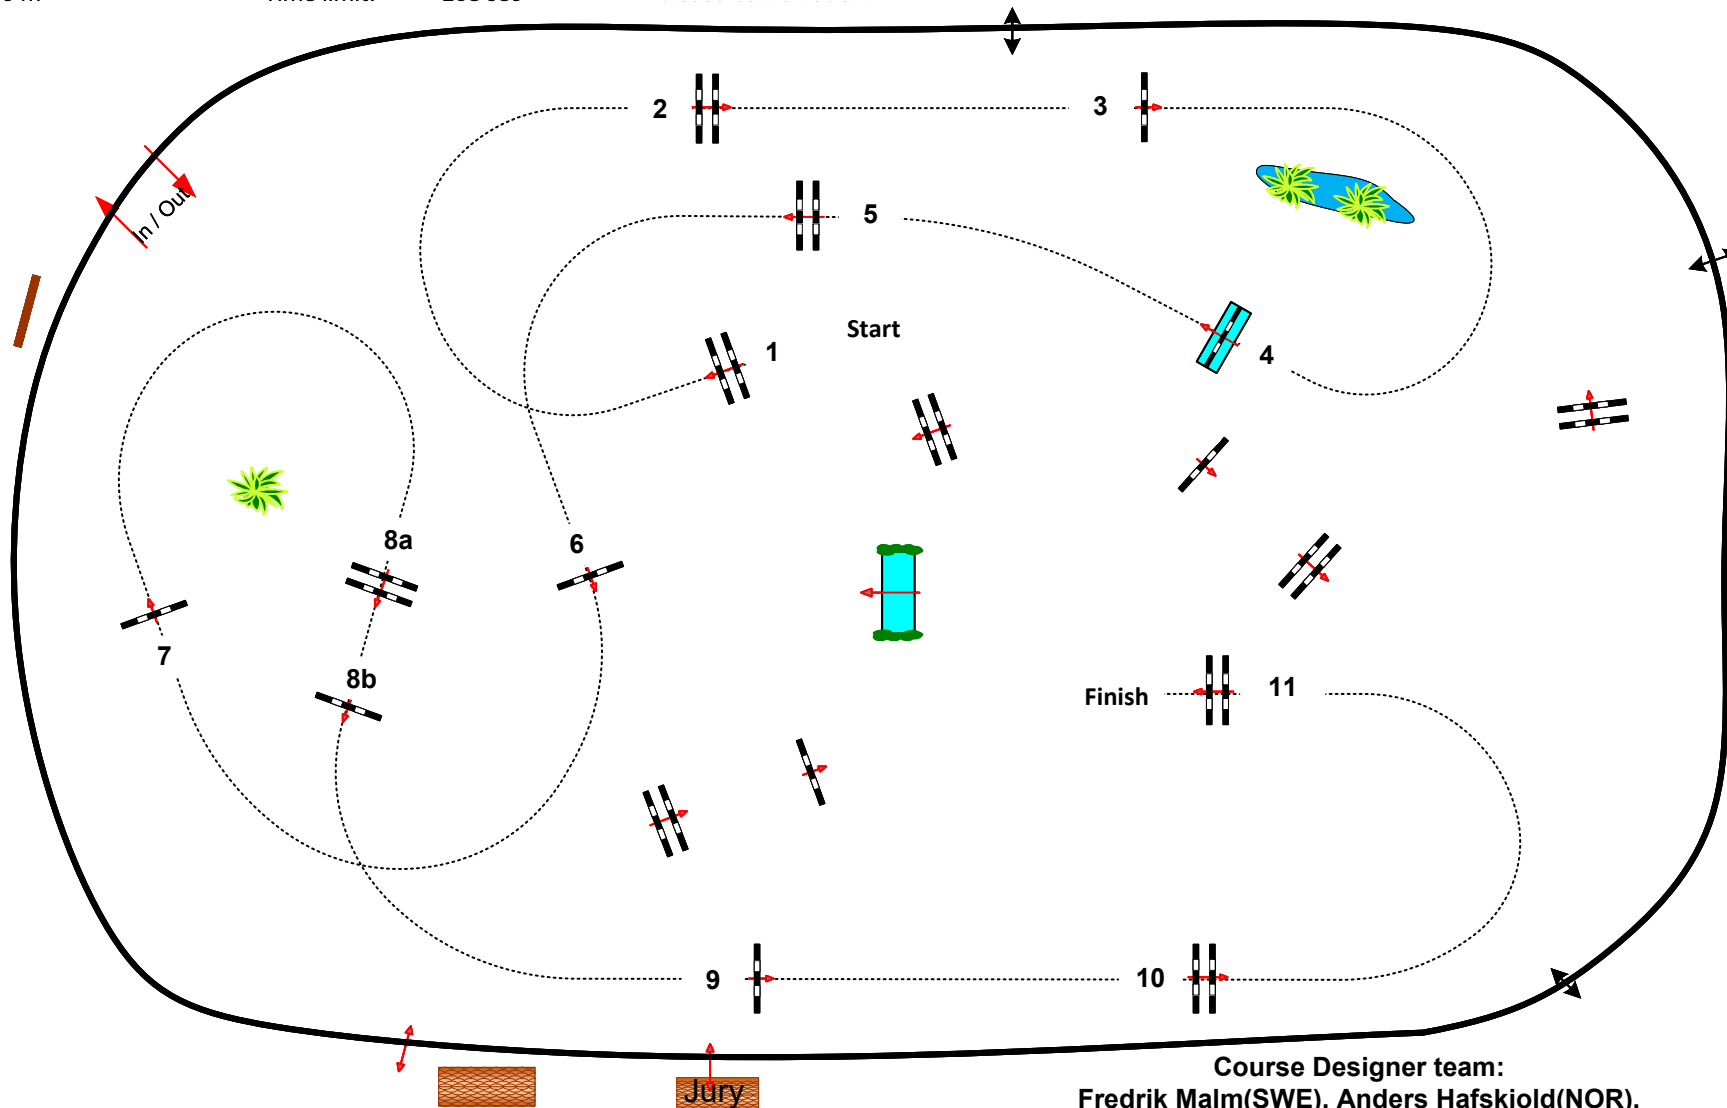

Class No.: 5

CSIOCh-NC-Y Children Big Tour GP Qualifier (220.2.1.1) 1.20m

Table: A
National RG:
FEI RG / Art. 220.2.1.1
Height: 1,20 m

Speed: 350 m/min
Length: 485 m
Time allowed: 84 sec
Time limit: 168 sec

Obstacles: 1-11

Course Designer team:
Fredrik Malm(SWE), Anders Hafskjold(NOR),
Ole Stokke(NOR), Liudivkas Salna